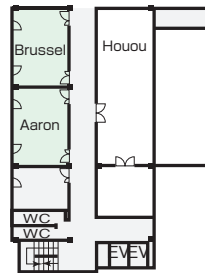

Hotel Binario Komatsu Centre

4-93 Hinode-machi, Komatsu 923-0868

Tel: 0761-24-6123

Fax: 0761-24-6129

URL: <https://hotel-binario.jp/centre/>

Imperial

■ Number of seats

250 seats (Imperial in school style)
600 seats (Imperial in theater style)

■ Restaurants/Cafés

• Restaurant "Ricordo Piazza"
 : 70 seats (max. 100 seats)

• "Chiso"

: 46 seats, 4 private rooms

■ Parking

• **230** vehicles

(10 or more large buses are available) (free)

■ Remarks

Coffee shop : 30 seats

Provided with a dressing room

Wi-Fi accessible

Floor plan

■ 3F

■ 2F

■ Convention site

Site name	Floor	Area(m ²)	Width × Depth (m)	Ceiling height(m)	Capacity (persons)					Remarks
					Fixed seats	School	Theater	Seated	Buffet	
Ricordo (L)	1	67		3		40	70	40	50	
Ricordo (R)	1	153		3.2				70	80	
Imperial room	2	440	30.2 × 14.4	5.5	—	250	600	310	800	
Crystal room	2	280	19.2 × 14.4	5.5	—	150	350	150	250	
Royal room	2	160	11.4 × 14.4	5.5	—	96	200	100	150	
Queens room	2	110	6.6 × 14.1	2.9	—	54	90	60	70	
Aaron	3	45	5.2 × 7.5	2.9	—	18	28	20	30	
Brussel	3	45	5.2 × 7.5	2.9	—	18	28	20	30	
Houou	3	82	5.5 × 16.2	2.9	—	30	70	40	50	

Width × Depth and the floor area may not match depending on the shape of the room.