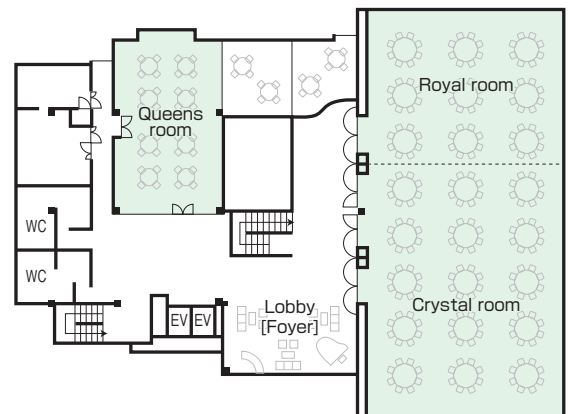

Coffee shop : 30 seats

Provided with a dressing room

Wi-Fi accessible

Floor plan

■ 3F

■ 2F

■ Convention site

Site name	Floor	Area(m ²)	Width × Depth (m)	Ceiling height(m)	Capacity (persons)					Remarks
					Fixed seats	School	Theater	Seated	Buffet	
Ricordo (L)	1	67		3		40	70	40	50	
Ricordo (R)	1	153		3.2				70	80	
Imperial room	2	440	30.2 × 14.4	5.5	—	250	600	310	800	
Crystal room	2	280	19.2 × 14.4	5.5	—	150	350	150	250	
Royal room	2	160	11.4 × 14.4	5.5	—	96	200	100	150	
Queens room	2	110	6.6 × 14.1	2.9	—	54	90	60	70	
Aaron	3	45	5.2 × 7.5	2.9	—	18	28	20	30	
Brussel	3	45	5.2 × 7.5	2.9	—	18	28	20	30	
Houou	3	82	5.5 × 16.2	2.9	—	30	70	40	50	

Width × Depth and the floor area may not match depending on the shape of the room.