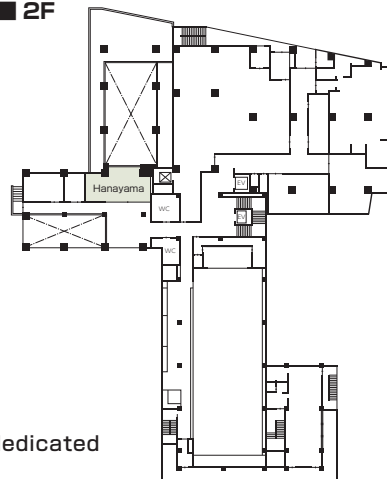

Floor plan

■ 2F

■ 3F

■ Convention site

Site name	Floor	Area(m ²)	Width × Depth (m) (m)	Ceiling height(m)	Capacity (persons)					Remarks
					Fixed seats	School	Theater	Seated	Buffet	
Hosho	3	120	7.7 × 15.6	2.4	—	70	100	—	—	
Hanayama	2	28	4 × 7	2.4	12	—	—	—	—	

Width × Depth and the floor area may not match depending on the shape of the room.