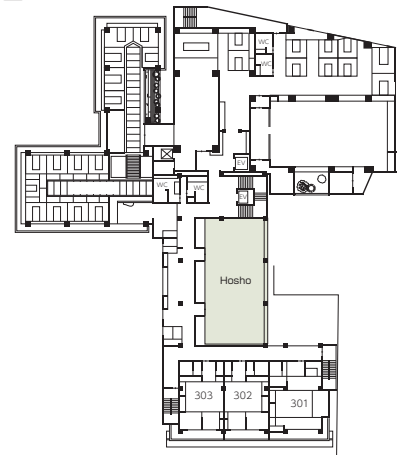

Floor plan

■ 2F

■ 3F

■ Convention site

Site name	Floor	Area(m ²)	Width × Depth (m) (m)	Ceiling height(m)	Capacity (persons)					Remarks
					Fixed seats	School	Theater	Seated	Buffet	
Hosho	3	120	7.7 × 15.6	2.4	—	70	100	—	—	
Hanayama	2	28	4 × 7	2.4	12	—	—	—	—	

Width × Depth and the floor area may not match depending on the shape of the room.