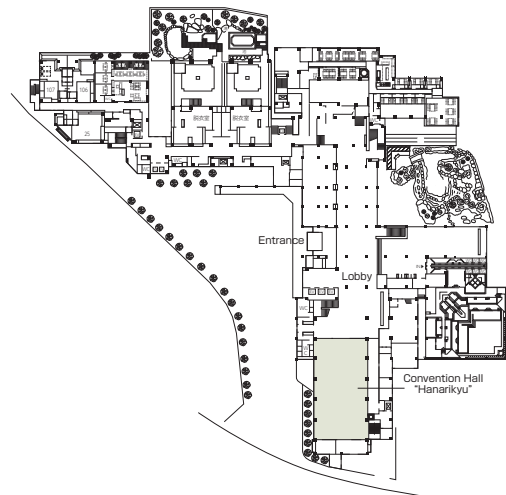

■ Restaurants/Cafés
 • "Nisaburou": 45 seats
 • Dining "Tenpyou": 68 seats

■ Parking
 • 250 vehicles
 • 30 buses

■ Remarks
 Wireless LAN accessible
 All rooms are no-smoking (there is a dedicated smoking area inside the hotel)

Floor plan

■ 1F

■ Convention site

Site name	Floor	Area(m ²)	Width × Depth (m) (m)	Ceiling height(m)	Capacity (persons)					Remarks
					Fixed seats	School	Theater	Seated	Buffet	
Convention Hall "Hanarikyū"	1	325	13 × 25	3.1	—	200	250	120	—	The space can be partitioned into two rooms.
Heian	2	492			—	200	250	250	—	The space can be partitioned into three rooms.
Ho-oh	2	350			—	100	150	130	—	The space can be partitioned into two rooms.

Width × Depth and the floor area may not match depending on the shape of the room.