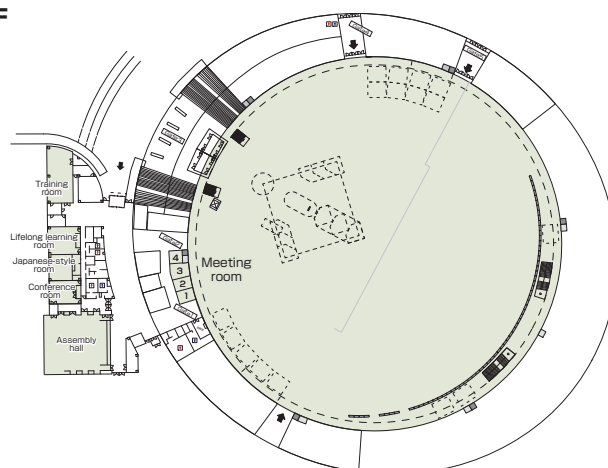

■ Accommodation
 None

■ Restaurants/Cafés
 None

■ Parking
804 vehicles

■ Remarks
 None

Floor plan

■ 1F

■ Convention site

Site name	Floor	Area(m ²)	Width × Depth (m)	Ceiling height(m)	Capacity (persons)					Remarks
					Fixed seats	School	Theater	Seated	Buffet	
Arena	1	14,344		56			5,000			
Assembly hall	1	444			312	240	400	156		
Conference room	1	80			45	36				
Meeting room 1 ~ 4	1	103								
Meeting room 1	1	28			12					
Meeting room 2	1	26			12					
Meeting room 3	1	27			12					
Meeting room 4	1	22			12					
Lifelong learning room (Cooking classroom)	1	106			36					
Training room	1	170								
Japanese-style room	1	97				10				

Width × Depth and the floor area may not match depending on the shape of the room.