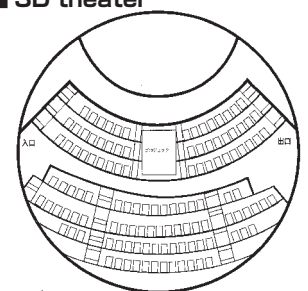

## Floor plan

■ 1F

■ 3D theater

■ Convention site

Site name	Floor	Area(m <sup>2</sup> )	Width × Depth (m)	Ceiling height(m)	Capacity (persons)					Remarks
					Fixed seats	School	Theater	Seated	Buffet	
Wakuwaku hall A	1	247.5	16.1 × 13.8	5	—	126	180	80	180	
Wakuwaku hall B	1	247.5	16.1 × 13.8	5	—	126	180	80	180	
Wakuwaku hall C	1	247.5	16.1 × 13.8	5	—	126	180	80	180	
Wakuwaku hall A,B,C	1	742.5	48.3 × 13.8	5	—	300	300	200	500	
3D theater	1	200	16.0(Diameter)	10.35	120	—	—	—	—	

Width × Depth and the floor area may not match depending on the shape of the room.