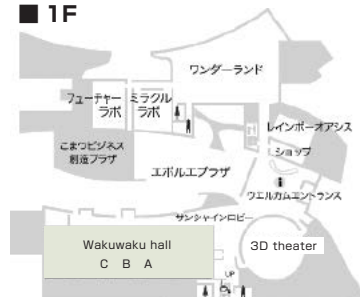

■ Date to start accepting reservation

Beginning of the month one year before the date of use

■ Accommodation

None

■ Restaurants/Cafés

Café restaurant: 35 seats

■ Parking

[Municipal] Hill's parking (pay):  
 89 vehicles (incl. two wheelchair spaces)  
 Parking fee: 100yen for the first hour, additional fee: 50yen for every 30min

## Floor plan

■ 1F

■ 3D theater

■ Convention site

Site name	Floor	Area(m <sup>2</sup> )	Width × Depth (m)	Ceiling height(m)	Capacity (persons)					Remarks
					Fixed seats	School	Theater	Seated	Buffet	
Wakuwaku hall A	1	247.5	16.1 × 13.8	5	—	126	180	80	180	
Wakuwaku hall B	1	247.5	16.1 × 13.8	5	—	126	180	80	180	
Wakuwaku hall C	1	247.5	16.1 × 13.8	5	—	126	180	80	180	
Wakuwaku hall A,B,C	1	742.5	48.3 × 13.8	5	—	300	300	200	500	
3D theater	1	200	16.0(Diameter)	10.35	120	—	—	—	—	

Width × Depth and the floor area may not match depending on the shape of the room.