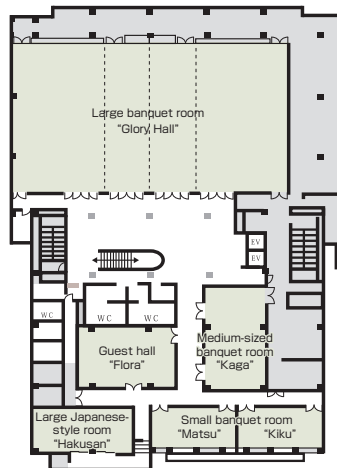

Floor plan

■ 2F

■ Convention site

Site name	Floor	Area(m ²)	Width × Depth (m) (m)	Ceiling height(m)	Capacity (persons)				Remarks	
					Fixed seats	School	Theater	Seated		Buffet
Large banquet room All	2	576		5.8	—	300	420	300	500	
2/3	2	385		5.8	—	200	300	180	300	
1/2	2	284		5.8	—	140	200	140	200	
1/3	2	191		5.8	—	90	100	80	80	
Medium-sized banquet room "Kaga"	2	94		3.0	—	40	60	35	50	
Guest hall "Flora"	2	92		3.0	—	40	60	35	50	
Large Japanese-style room "Hakusan"	2	58		2.7	—	—	—	26	—	
Small banquet room "Matsu", "Kiku"	2	49		3.0	—	20	30	20	20	

Width × Depth and the floor area may not match depending on the shape of the room.