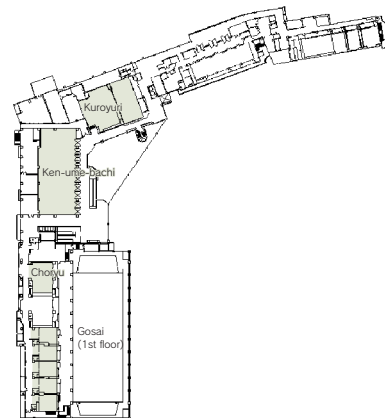

■ Accommodation
 • Main building: 179 rooms (813 people)
 • Annex: 45 rooms (210 people)

■ Restaurants/Cafés
 • Restaurant "Umeno-an"
 • Shop
 • Karaoke room

■ Parking
 • 200 vehicles
 • 20 large buses

■ Remarks
 27 large and small banquet rooms
 Wi-Fi accessible

Floor plan

■ 2F

■ Convention site

Site name	Floor	Area(m ²)	Width × Depth (m)	Ceiling height(m)	Capacity (persons)					Remarks
					Fixed seats	School	Theater	Seated	Buffet	
Convention hall "Ken-ume-bachi"	2	560	16.5 × 36.5	3.4		500	800	250		The space can be partitioned into two rooms.
Convention hall "Sakura"	2	460	20.0 × 20.0	4.0		500	800	230		The space can be partitioned into two rooms.
Kikuzakura	1	240	9.0 × 26.0	3.5		120	180	80		The space can be partitioned into two rooms.
Gosai	1	1,000	21.6 × 41.5	5.0		700	900	600		The space can be partitioned into two rooms.
Kuroyuri	2	175	9.5 × 18.0	2.7		100	150	65		
Choryu	2	96	8.1 × 12.0	2.8		55	90	40		

Width × Depth and the floor area may not match depending on the shape of the room.