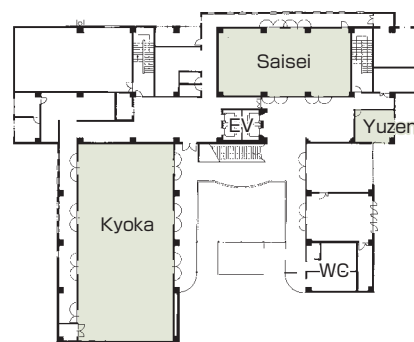

9:00am~10:00pm (Meeting room and banquet room)

■ Date to start accepting reservation

One year before the date of use

■ Accommodation

• Main building : 41
• Annex (Biz court): 156
Total : 197 rooms

■ Restaurants/Cafés

Cancellation policy

◆ On the day: 100%
◆ 15 days before: 50%
◆ 31 days before: 10%

Floor plan

■ 2F

■ 3F

■ Convention site

Site name	Floor	Area(m ²)	Width x Depth (m) (m)	Ceiling height(m)	Capacity (persons)					Remarks
					Fixed seats	School	Theater	Seated	Buffet	
Kyoka (entire room)	2 (Main building)	333				Seated by 2 people ~170 Seated by 3 people ~255	400	175	400	
Kyoka (half)	2 (Main building)	166				Seated by 2 people ~70 Seated by 3 people ~105	200	63	100	
Saisei (entire room)	2 (Main building)	160				Seated by 2 people ~60 Seated by 3 people ~90	200	56	100	
Saisei (half)	2 (Main building)	80				Seated by 2 people ~24 Seated by 3 people ~36	90	28	50	
Chiyojo (entire room)	3(Main building)	90-tatami-mat				—				
Chiyojo (half)	3(Main building)	45-tatami-mat				—				
Kutani	3 (Main building)	40				Seated by 2 people ~14 Seated by 3 people ~21		7		
Yuzen	2 (Main building)	24				Seated by 2 people ~12 Seated by 3 people ~18				

Width x Depth and the floor area may not match depending on the shape of the room.