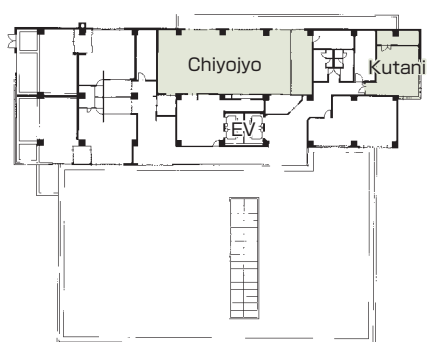

Cancellation policy

◆ On the day: 100%
◆ 15 days before: 50%
◆ 31 days before: 10%

Floor plan

■ 2F

■ 3F

■ Convention site

Site name	Floor	Area(m ²)	Width x Depth (m) (m)	Ceiling height(m)	Capacity (persons)					Remarks
					Fixed seats	School	Theater	Seated	Buffet	
Kyoka (entire room)	2 (Main building)	333				Seated by 2 people ~170 Seated by 3 people ~255	400	175	400	
Kyoka (half)	2 (Main building)	166				Seated by 2 people ~70 Seated by 3 people ~105	200	63	100	
Saisei (entire room)	2 (Main building)	160				Seated by 2 people ~60 Seated by 3 people ~90	200	56	100	
Saisei (half)	2 (Main building)	80				Seated by 2 people ~24 Seated by 3 people ~36	90	28	50	
Chiyojo (entire room)	3(Main building)	90-tatami-mat				—				
Chiyojo (half)	3(Main building)	45-tatami-mat				—				
Kutani	3 (Main building)	40				Seated by 2 people ~14 Seated by 3 people ~21		7		
Yuzen	2 (Main building)	24				Seated by 2 people ~12 Seated by 3 people ~18				

Width x Depth and the floor area may not match depending on the shape of the room.