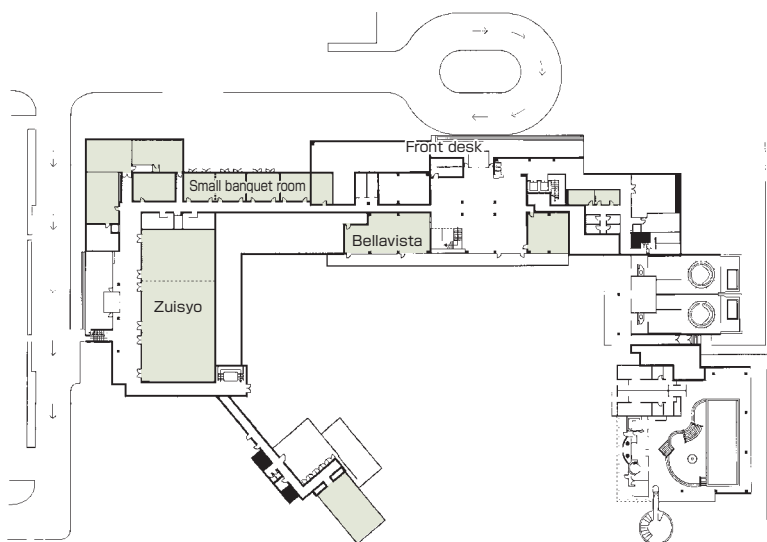

■ Hours
 8:00am~10:00pm
 Open year-round

■ Date to start accepting reservation
 At any time

■ Accommodation
 • Standard twin room: 48
 • Hollywood twin room: 6
 • Standard double room: 6
 • Deluxe twin room: 38
 • Luxury twin room: 11
 • Deluxe triple room: 20
 • Royal suite: 1
 Total: 130 rooms (300 people)

Floor plan

■ 1F

■ Convention site

Site name	Floor	Area(m ²)	Width × Depth (m)	Ceiling height(m)	Capacity (persons)					Remarks
					Fixed seats	School	Theater	Seated	Buffet	
Zuisyo (entire)	1	646	16.6 × 37.4	6.0	—	420	630	300	540	
Zuisyo (2/3)	1	428	16.6 × 23.9	6.0	—	250	370	200	360	
Zuisyo (1/3)	1	213	16.6 × 12.9	6.0	—	80	140	100	180	
Medium-sized banquet room	1	112	6.3 × 14.5	3.0	—	50	70	40	90	A room created by connecting two small banquet rooms.
Small banquet room	1	56	6.3 × 7.3	3.0	—	25	40	15	45	4 rooms

Width × Depth and the floor area may not match depending on the shape of the room.