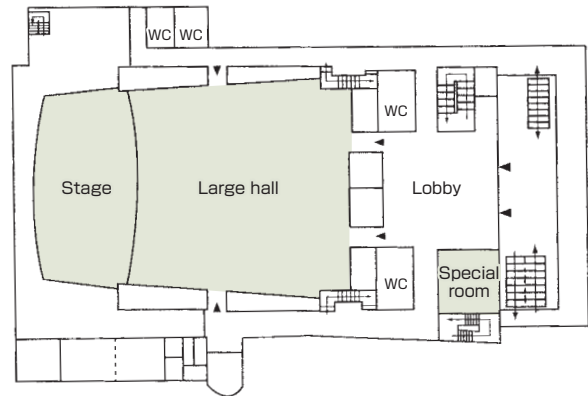

## Floor plan

■ 2F

## ■ Convention site

Site name	Floor	Area(m <sup>2</sup> )	Width × Depth (m)	Ceiling height(m)	Capacity (persons)					Remarks
					Fixed seats	School	Theater	Seated	Buffet	
Meeting room 1	1	72	12.0 × 6.0	2.8	-	24	-	-	-	
Meeting room 2	1	72	12.0 × 6.0	2.8	-	24	-	-	-	
Tea ceremony room	1	26	10.0 × 6.0	2.6	-	8	-	-	-	
Japanese-style room	1	35-tatami-mat	10.0 × 5.0	2.7	-	10	-	-	-	
Large hall	2	660	-	-	1,078	-	-	-	-	
Special room	2	36	6.0 × 6.0	2.4	10	-	-	-	-	
Meeting room 5	3	60	10.0 × 6.0	3.3	-	20	-	-	-	
Meeting room 6	3	60	10.0 × 6.0	3.3	-	20	-	-	-	
Meeting room 7	3	60	10.0 × 6.0	3.3	-	20	-	-	-	
Large meeting room	4	199	18.0 × 12.0	3.4	-	66	-	-	-	

Width × Depth and the floor area may not match depending on the shape of the room.