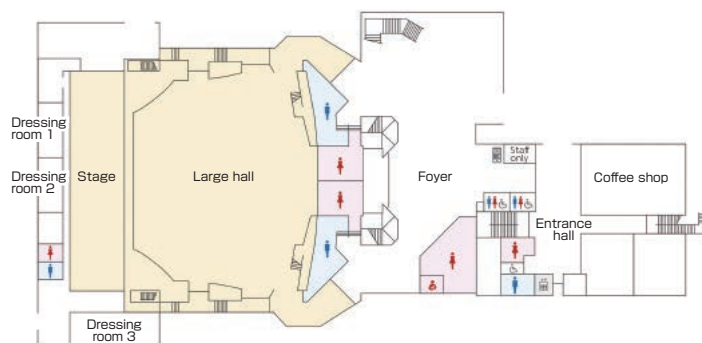

■ Accommodation
None

■ Restaurants/Cafés
Coffee shop "Chacha": 20 seats

■ Parking
65 vehicles (free)

■ Remarks
None

Floor plan

■ 1F

■ Convention site

Site name	Floor	Area(m ²)	Width × Depth (m) (m)	Ceiling height(m)	Capacity (persons)					Remarks
					Fixed seats	School	Theater	Seated	Buffet	
Large hall	1・2	-	-	-	1,186	-	-	-	-	1F: 672 seats, 2F: 514 seats
Workshop room 301	3	50	6.3 × 8.0	2.4	-	30	-	-	-	
Workshop room 302	3	50	6.3 × 8.0	2.4	-	30	-	-	-	
Workshop room 303	3	50	6.3 × 8.0	2.4	-	30	-	-	-	
Workshop room 304	3	88	12.6 × 7.0	2.4	-	45	-	-	-	
Workshop room 401	4	151	18.9 × 8.0	2.4	-	110	-	-	-	
Multipurpose room	2	190	18.0 × 11.4	3.3	-	90	-	-	-	

Width × Depth and the floor area may not match depending on the shape of the room.