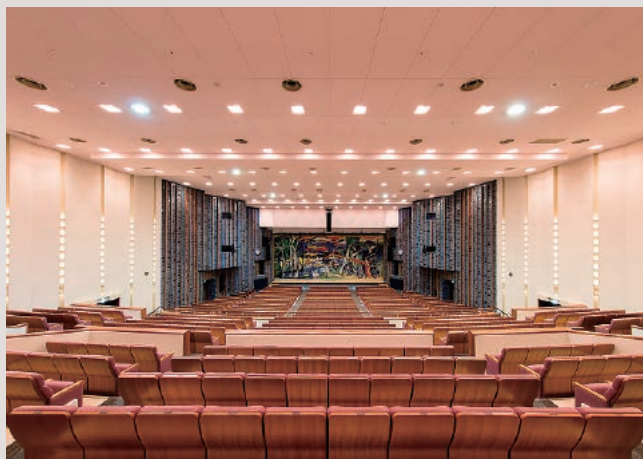

Matto Cultural Center "Pino"

2 Furushiro-machi, Hakusan 924-0872

TEL: 076-276-5611 FAX: 076-276-5612

E-mail: hcsk-bunka@city.hakusan.ishikawa.jp

Large hall

■ Number of seats
1,186 seats (Large hall)

■ Traffic access
5-min walk from JR Matto Station

■ Accommodation
None

■ Restaurants/Cafés
Coffee shop "Chacha": 20 seats

■ Parking
65 vehicles (free)

■ Remarks
None

Floor plan

■ 1F

■ Convention site

Site name	Floor	Area(m ²)	Width × Depth (m) (m)	Ceiling height(m)	Capacity (persons)					Remarks
					Fixed seats	School	Theater	Seated	Buffet	
Large hall	1・2	-	-	-	1,186	-	-	-	-	1F: 672 seats, 2F: 514 seats
Workshop room 301	3	50	6.3 × 8.0	2.4	-	30	-	-	-	
Workshop room 302	3	50	6.3 × 8.0	2.4	-	30	-	-	-	
Workshop room 303	3	50	6.3 × 8.0	2.4	-	30	-	-	-	
Workshop room 304	3	88	12.6 × 7.0	2.4	-	45	-	-	-	
Workshop room 401	4	151	18.9 × 8.0	2.4	-	110	-	-	-	
Multipurpose room	2	190	18.0 × 11.4	3.3	-	90	-	-	-	