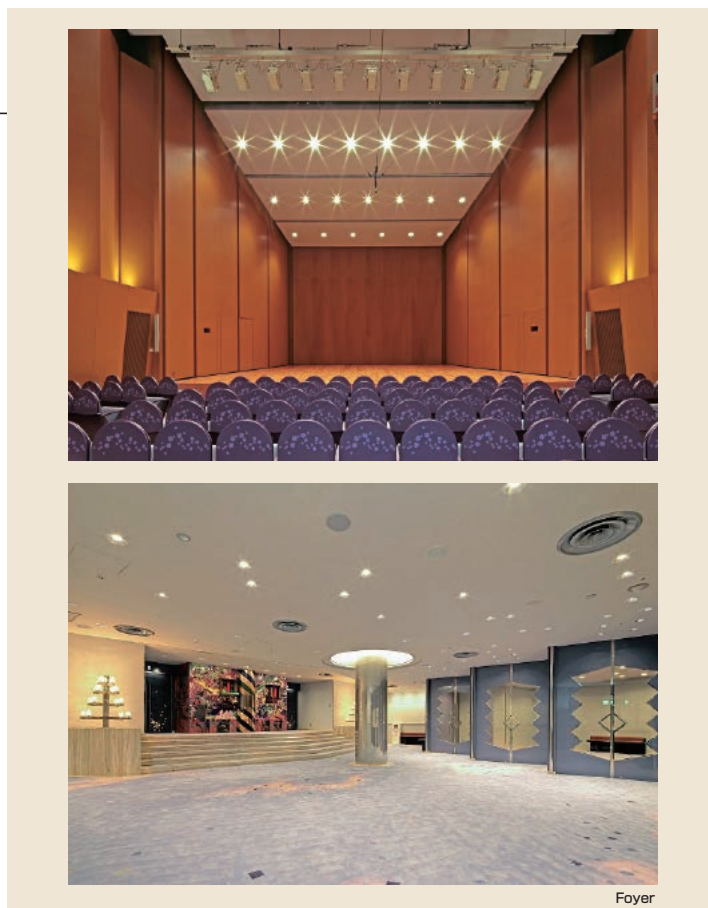

2 Kanazawa Art Hall

Porte Kanazawa 6F, 2-15-1 Hon-machi, Kanazawa
 920-0853
 TEL: 076-224-1660 FAX: 076-224-1668
 URL: <https://www.art-h.gr.jp>

Foyer

■ Number of seats
308 seats (Hall)

■ Traffic access
 2-min walk from JR Kanazawa Station, Kenrokuen Exit (East exit)

■ Accommodation
 None

■ Restaurants/Cafés
 None

■ Parking
 None

■ Remarks
 Hotel Nikko Kanazawa and restaurants are in the same building.

Floor plan

■ Porte Kanazawa 6F

■ Convention site

Site name	Floor	Area (m ²)	Width×Depth (m) (m)	Ceiling height (m)	Capacity (persons)					Remarks
					Fixed seats	School	Theater	Seated	Buffet	
Hall	6	1,033	11.46×8.15	—	308	—	—	—	—	
Dressing room 1	6	22	—	—	—	—	—	—	—	
Dressing room 2	6	18	—	—	—	—	—	—	—	
Rehearsal room	6	44	—	—	—	—	—	—	—	