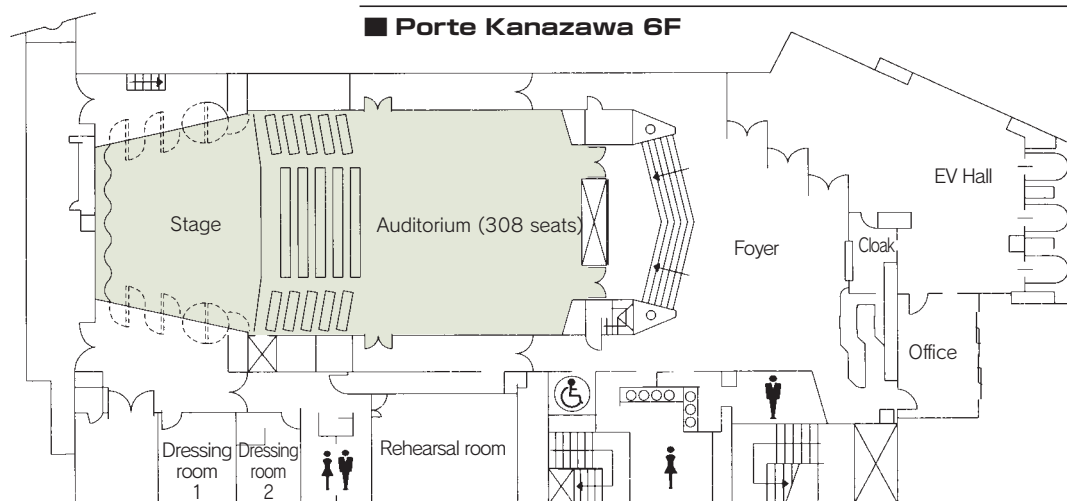

■ Accommodation
 None

■ Restaurants/Cafés
 None

■ Parking
 None

■ Remarks
 Hotel Nikko Kanazawa and restaurants are in the same building.

Floor plan

■ Porte Kanazawa 6F

■ Convention site

Site name	Floor	Area (m ²)	Width×Depth (m) (m)	Ceiling height (m)	Capacity (persons)					Remarks
					Fixed seats	School	Theater	Seated	Buffet	
Hall	6	1,033	11.46×8.15	—	308	—	—	—	—	
Dressing room 1	6	22	—	—	—	—	—	—	—	
Dressing room 2	6	18	—	—	—	—	—	—	—	
Rehearsal room	6	44	—	—	—	—	—	—	—	

Width × Depth and the floor area may differ depending on the shape of the room.