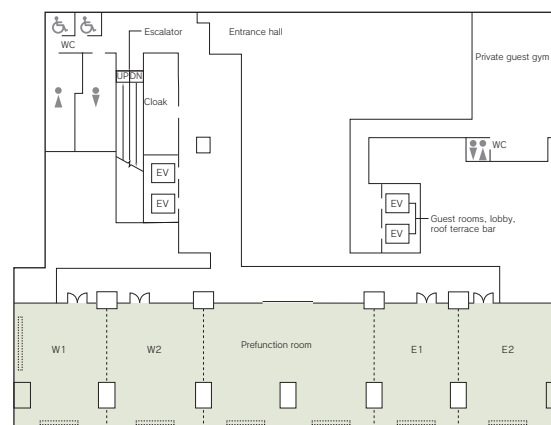

■ Restaurants/Cafés
 • FIVE - Grill & Lounge..... 188seats
 • RoofTerrace Bar 61seats

■ Parking
243 vehicles (CROSS GATE KANAZAWA) / additional fee

■ Remarks
 Hyatt House Kanazawa located next to Hyatt Centric Kanazawa for medium- to long-term stays (Total: 92 rooms)
 Contact Hyatt Centric Kanazawa for details.

Floor plan

■ 2F

■ Convention site

Site name	Floor	Area(m ²)	Width × Depth (m)	Ceiling height(m)	Capacity (persons)					Remarks
					Fixed seats	School	Theater	Seated	Buffet	
W	2	169	15.7 × 10.7	4.3	—	60	108	60	100	
W1	2	79	7.3 × 10.7	4.3	—	36	49	45	50	
W2	2	90	8.4 × 10.7	4.3	—	40	63	54	60	
PFR (Prefunction room)	2	160	14.8 × 10.7	4.3	—	—	—	—	—	
E	2	171	15.7 × 10.7	4.3	—	60	108	60	100	
E1	2	79	7.3 × 10.7	4.3	—	36	49	45	50	
E2	2	92	8.4 × 10.7	4.3	—	40	63	54	60	

Width × Depth and the floor area may not match depending on the shape of the room.