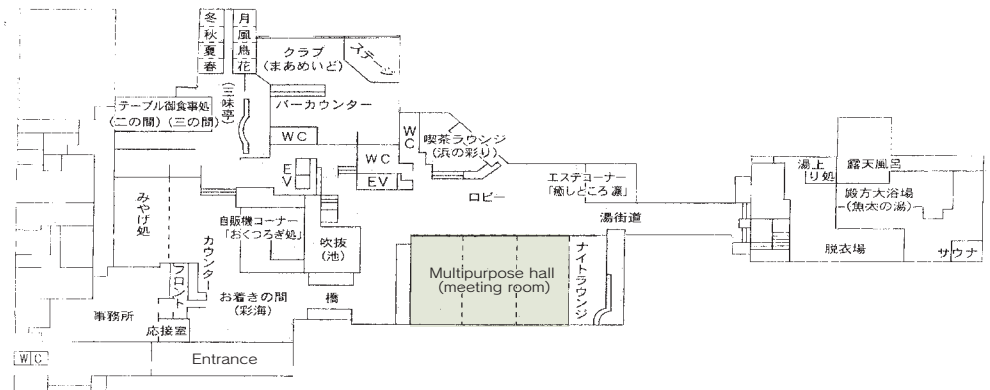

■ Accommodation
 59 rooms (300 people)

■ Restaurants/Cafés
 ・Lounge “Mermaid”: 50 seats
 ・Coffee shop “Hama-no-Irodori”: 40 seats

■ Parking
 50 vehicles (free)

■ Remarks
 None

Multipurpose hall

Floor plan

■ 1F

■ Convention site

Site name	Floor	Area(m ²)	Width × Depth (m)	Ceiling height(m)	Capacity (persons)					Remarks
					Fixed seats	School	Theater	Seated	Buffet	
Multipurpose hall (meeting room)	1	216	12 × 18	3		200	220	100	100	Can be partitioned into three areas

Width × Depth and the floor area may not match depending on the shape of the room.