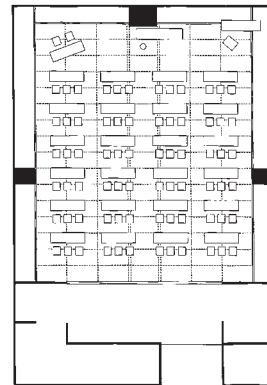

■ Hours
 8:00am~10:00pm

■ Date to start accepting reservation

■ Accommodation
 ・ Western-style standard room : 28
 ・ Western-style deluxe room : 2
 ・ Suite room : 1
 Total: 31 rooms

■ Restaurants/Cafés
 Restaurant "Camellia": 80 seats

■ Parking
 35 vehicles, 3 buses (free)

■ Remarks
 None

Floor plan

■ 2F

Shikisai (usage example)

■ Convention site

Site name	Floor	Area(m ²)	Width × Depth (m) (m)	Ceiling height(m)	Capacity (persons)					Remarks
					Fixed seats	School	Theater	Seated	Buffet	
Shikisai	2	155	11.2 × 13.8	2.4	-	70	100	50	-	

Width × Depth and the floor area may not match depending on the shape of the room.