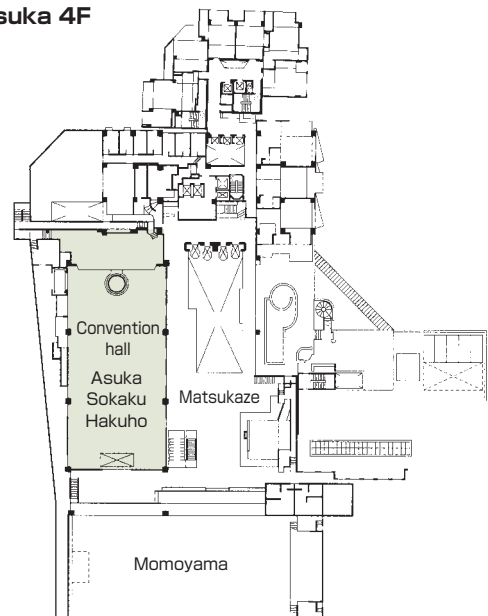

■ Accommodation
 Japanese-style room: 233 (1,230 people)

■ Restaurants/Cafés
 • Main dining "Shikitei": 120 seats
 • Lounge "Hiten": 100 seats

■ Parking
300 vehicles (free)

■ Remarks
 None

Floor plan

■ Setsugetsuka 4F

■ Convention site

Site name	Floor	Area(m ²)	Width × Depth (m)	Ceiling height(m)	Capacity (persons)					Remarks
					Fixed seats	School	Theater	Seated	Buffet	
Convention hall "Asuka" (entire room)	4	594	36.0 × 16.5	5.3	—	400	600	300	500	Loading lift available
Asuka	4	190	11.5 × 16.5	5.3	—	70	150	60	70	
Sokaku	4	200	12.0 × 16.5	5.3	—	100	150	60	80	
Hakuho	4	200	12.0 × 16.5	5.3	—	100	150	60	80	
Convention hall "Asuka" + "Matsukaze"	4	1,050		5.3	—	—	—	—	850	
Convention hall "Asuka" + "Matsukaze" + "Momoyama"	4	1,763		5.3	—	—	—	—	1,500	Momoyama hall: ceiling hight 4m

Width × Depth and the floor area may not match depending on the shape of the room.