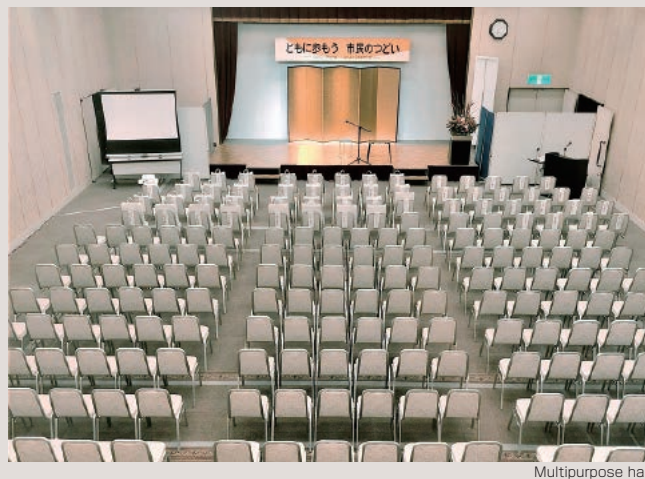

Forum Nanao

1 Misogi-cho, Nanao 926-0811
 (4F and 5F of Patria Bldg.)
 TEL: 0767-52-5222 FAX: 0767-52-5239
 URL: <https://patria.co.jp/forum-nanao/>
 E-mail: forum770@soseinanao.com

Multipurpose hall

■ Number of seats
250 seats (Multipurpose hall)

Floor plan

Convention site

Site name	Floor	Area(m ²)	Width × Depth (m)	Ceiling height(m)	Capacity (persons)					Remarks
					Fixed seats	School	Theater	Seated	Buffet	
Multipurpose hall	4	273	21.0 × 13.0		250	-	-	-	The space can be partitioned into two rooms. (Large hall, Medium-sized hall)	
Fitness room	4	190			30	-	-	-		
Health salon	4	28			10	-	-	-		
Meeting room/ reception room	4	32			10	-	-	-		
Meeting rooms (51, 52)	5	63			36	-	-	-	The space can be partitioned into two rooms.	
Japanese-style rooms (51, 52)	5	50			40	-	-	-	The space can be partitioned into two rooms.	
Life practice room	5	42			20	-	-	-	Cooking room	