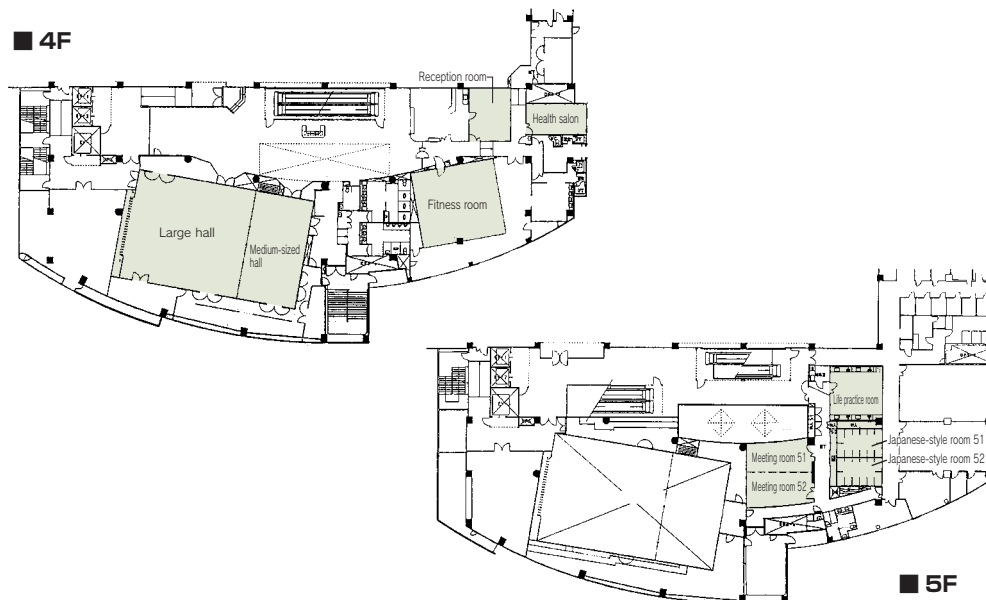

Floor plan

Convention site

Site name	Floor	Area(m ²)	Width × Depth (m)	Ceiling height(m)	Capacity (persons)					Remarks
					Fixed seats	School	Theater	Seated	Buffet	
Multipurpose hall	4	273	21.0 × 13.0		250	-	-	-	The space can be partitioned into two rooms. (Large hall, Medium-sized hall)	
Fitness room	4	190			30	-	-	-		
Health salon	4	28			10	-	-	-		
Meeting room/ reception room	4	32			10	-	-	-		
Meeting rooms (51, 52)	5	63			36	-	-	-	The space can be partitioned into two rooms.	
Japanese-style rooms (51, 52)	5	50			40	-	-	-	The space can be partitioned into two rooms.	
Life practice room	5	42			20	-	-	-	Cooking room	

Width × Depth and the floor area may not match depending on the shape of the room.