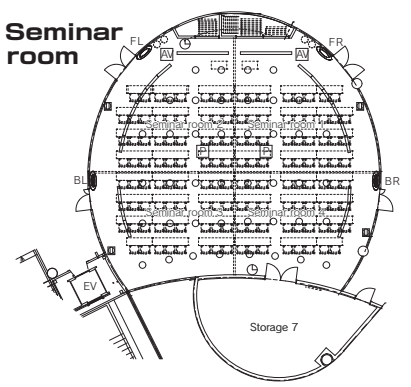

Seminar room

■ Number of seats
140 seats (Stairway Plaza)
140 seats (Seminar room)
24 seats (Food culture Lounge)

■ Traffic access
 Hokutetsu Bus: Get off at Ishikawa-kenritsu
 -toshokan or Sakiura/ Kenritsu-toshokan-guchi

■ Accommodation
 None

■ Restaurants/Cafés
 Café "HUM&Go#"

■ Parking Capacity
400 vehicles
 (Pay, partially discounted)

■ Remarks
 None

Floor plan

■ Stairway Plaza

■ Seminar room

■ Convention site

Site name	Floor	Area (㎡)	Width × Depth (m) (m)	Ceiling height (m)	Capacity (persons)					Remarks
					Fixed seats	School	Theater	Seated	Buffet	
Stairway Plaza	1-2	約 300	9 × 21.5	5.5	—	—	140	—	—	Terraced hall, Wall opening/closing is possible
Seminar room	2	約 220	17 × 13.5	3.2	—	140	—	—	—	Divided into two or four sections
Food culture Lounge	1	約 100	10 × 8	3.2	24	—	—	—	—	

Width × Depth and the floor area may differ depending on the shape of the room.