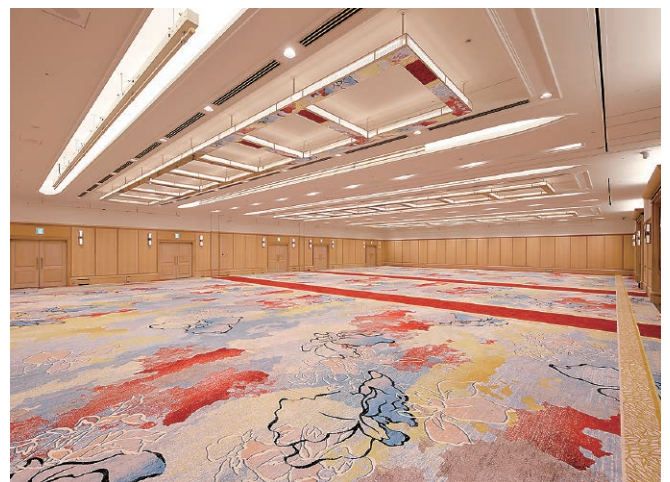

3F Kujaku

Kujaku