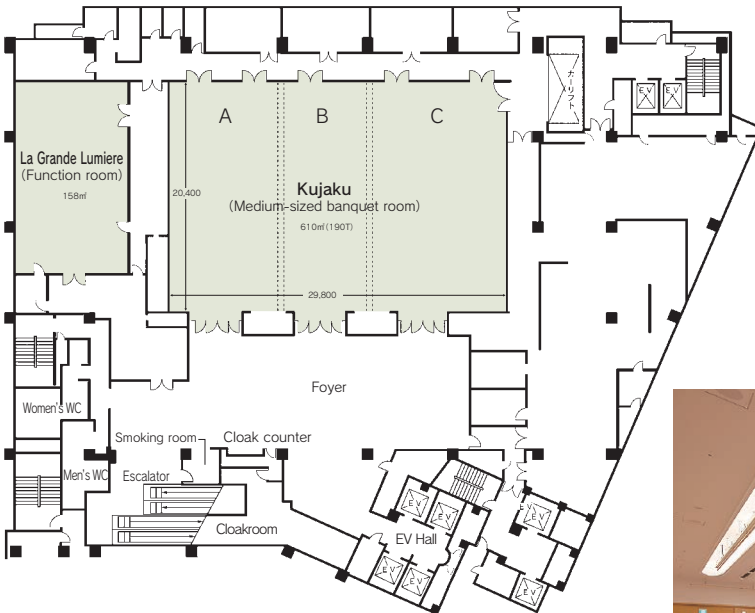

■ Hours
 9:00am~10:00pm

■ Date to start accepting reservation
 One year before the date of use

■ Accommodation

• Double room:	90
• Twin room:	128
• Double room (Queen):	12
• Other room:	21
Total:	251 rooms (505 people)

■ Restaurants/Cafés

- European cuisine "La Plage": 42 seats
- Sky lounge "Le Grand Chariot": 38 seats
- Chinese cuisine "Toh-Lee": 100 seats
- Main bar "Vol de Nuit": 29 seats
- Grilled-dish restaurant "Icho": 19 seats
- Japanese restaurant "Benkay": 132 seats
- All day dining "The Garden House": 136 seats
- Lobby lounge "Fountain": 48 seats

■ Parking Capacity
186 vehicles (pay)

■ Remarks
 None

■ Convention site

Site name	Floor	Area (㎡)	Width×Depth (m) (m)	Ceiling height (m)	Capacity (persons)					Remarks
					Fixed seats	School	Theater	Seated	Buffet	
Tsuru (entire room)	4	1,100	45.7×23.4	7.0	—	700	1,300	600	1,100	Car lift
Tsuru (A)	4	350	15.0×23.4	7.0	—	200	340	130	350	
Tsuru (B)	4	400	17.0×23.4	7.0	—	230	360	160	400	
Tsuru (C)	4	350	15.0×23.4	7.0	—	200	340	130	350	
Kujaku (entire room)	3	610	29.8×20.4	4.0	—	380	750	380	500	Car lift
Kujaku (A)	3	220	10.8×20.4	4.0	—	100	200	80	180	
Kujaku (B)	3	140	7.0×20.4	4.0	—	60	100	50	120	
Kujaku (C)	3	250	12.0×20.4	4.0	—	130	260	130	200	
Function room "La Grande Lumiere"	3	158	9.2×17.2	4.2	—	—	80	50	—	
Matsu	5	41	—	—	—	—	—	15	—	
Take	5	41	—	—	—	—	—	15	—	
Ume	5	33	—	—	—	—	—	12	—	
Tachibana	5	33	—	—	—	—	—	12	—	
Orchid room	5	70	—	—	—	—	—	30	35	

Width × Depth and the floor area may differ depending on the shape of the room.

Floor plan

4F Tsuru

Tsuru

3F Kujaku

Kujaku