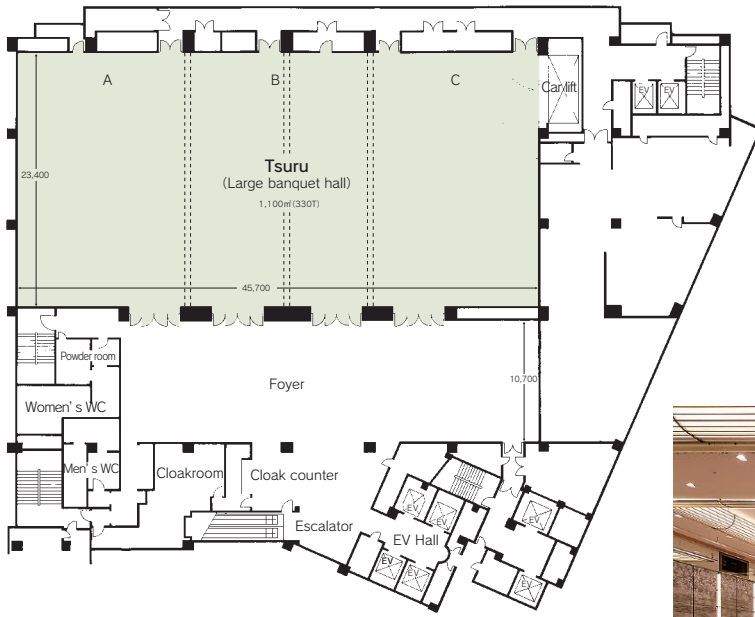

■ Restaurants/Cafés

- European cuisine "La Plage": 42 seats
- Sky lounge "Le Grand Chariot": 38 seats
- Chinese cuisine "Toh-Lee": 100 seats
- Main bar "Vol de Nuit": 29 seats
- Grilled-dish restaurant "Icho": 19 seats
- Japanese restaurant "Benkay": 132 seats
- All day dining "The Garden House": 136 seats
- Lobby lounge "Fountain": 48 seats

■ Parking Capacity
186 vehicles (pay)

■ Remarks
 None

■ Convention site

Site name	Floor	Area (㎡)	Width×Depth (m) (m)	Ceiling height (m)	Capacity (persons)					Remarks
					Fixed seats	School	Theater	Seated	Buffet	
Tsuru (entire room)	4	1,100	45.7×23.4	7.0	—	700	1,300	600	1,100	Car lift
Tsuru (A)	4	350	15.0×23.4	7.0	—	200	340	130	350	
Tsuru (B)	4	400	17.0×23.4	7.0	—	230	360	160	400	
Tsuru (C)	4	350	15.0×23.4	7.0	—	200	340	130	350	
Kujaku (entire room)	3	610	29.8×20.4	4.0	—	380	750	380	500	Car lift
Kujaku (A)	3	220	10.8×20.4	4.0	—	100	200	80	180	
Kujaku (B)	3	140	7.0×20.4	4.0	—	60	100	50	120	
Kujaku (C)	3	250	12.0×20.4	4.0	—	130	260	130	200	
Function room "La Grande Lumiere"	3	158	9.2×17.2	4.2	—	—	80	50	—	
Matsu	5	41	—	—	—	—	—	15	—	
Take	5	41	—	—	—	—	—	15	—	
Ume	5	33	—	—	—	—	—	12	—	
Tachibana	5	33	—	—	—	—	—	12	—	
Orchid room	5	70	—	—	—	—	—	30	35	

Width × Depth and the floor area may differ depending on the shape of the room.

Floor plan

4F Tsuru

Tsuru

3F Kujaku

Kujaku