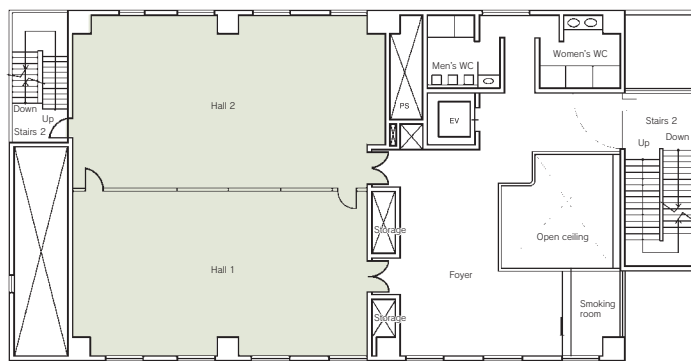

■ Accommodation
 None

■ Restaurants/Cafés
 None

■ Parking Capacity
20 vehicles (free)

■ Remarks
 Smoking room (2nd-floor)
 No need to set up the site and return it to its original state

Floor plan

■ 2F

■ Convention site

Site name	Floor	Area (㎡)	Width×Depth (m) (m)	Ceiling height (m)	Capacity (persons)					Remarks
					Fixed seats	School	Theater	Seated	Buffet	
Entire hall	2	198	15.0×13.2	3.0	—	144	—	—	—	Chairs:190 Square shaped layout:60
Hall 1	2	96	7.3×13.2	3.0	—	72	—	—	—	Square shaped layout:48
Hall 2	2	102	7.7×13.2	3.0	—	72	—	—	—	Square shaped layout:48
Meeting room 1	3	40	7.0× 5.7	2.5	—	20	—	—	—	Square shaped layout:22
Meeting room 2	4	69	9.5× 7.3	2.5	—	36	—	—	—	Square shaped layout:36
Meeting room 3	5	40	7.0× 5.7	2.5	—	20	—	—	—	Square shaped layout:22
Meeting room 4 (Round table)	7	37	6.5× 5.7	2.5	14	—	—	—	—	

Width × Depth and the floor area may differ depending on the shape of the room.