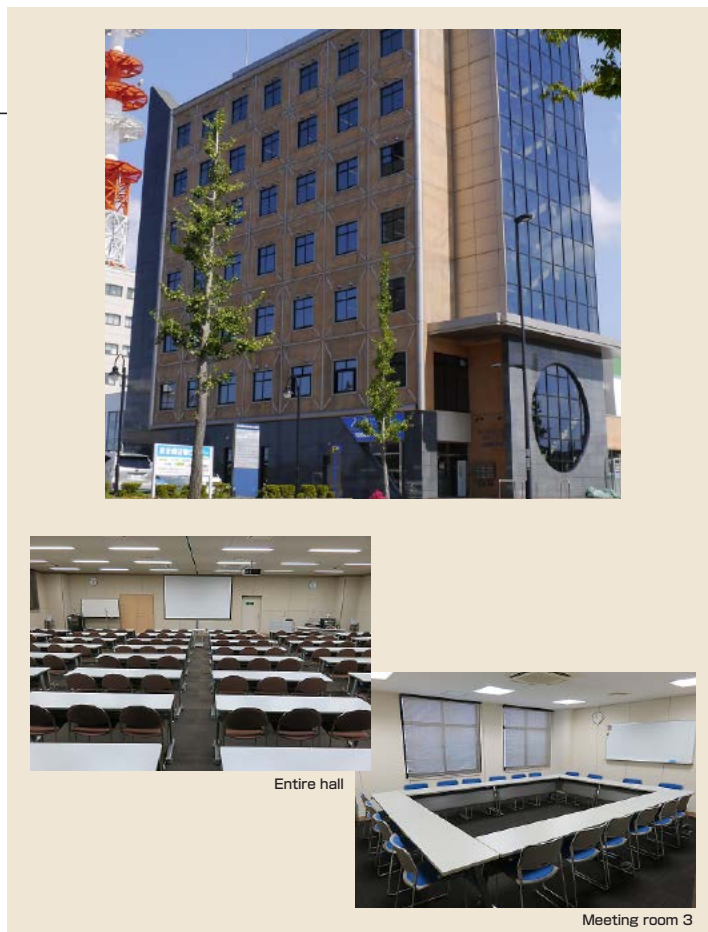

6 Ishikawa Prefecture Workers' Welfare and Culture Center

(Friend Park Ishikawa)

3-3-5 Sainen, Kanazawa 920-0024
 TEL: 076-234-2421 FAX: 076-231-1731
 URL: <https://ishikawa-rofukukyo.jp/friendpark/>

■ Number of seats
150 seats (Halls)

■ Traffic access
 5-min bus ride from JR Kanazawa Station
 (Get off at Ekinishi godochosha-mae and walk for 1 min.)
 5 min by taxi from JR Kanazawa Station

■ Hours
 9:00am~8:40pm

■ Date to start accepting reservation
 One year before the date of use

■ Accommodation
 None

■ Restaurants/Cafés
 None

■ Parking Capacity
20 vehicles (free)

■ Remarks
 Smoking room (2nd-floor)
 No need to set up the site and return it to its original state

Floor plan

■ 2F

■ Convention site

Site name	Floor	Area (㎡)	Width×Depth (m) (m)	Ceiling height (m)	Capacity (persons)					Remarks
					Fixed seats	School	Theater	Seated	Buffet	
Entire hall	2	198	15.0×13.2	3.0	—	144	—	—	—	Chairs:190 Square shaped layout:60
Hall 1	2	96	7.3×13.2	3.0	—	72	—	—	—	Square shaped layout:48
Hall 2	2	102	7.7×13.2	3.0	—	72	—	—	—	Square shaped layout:48
Meeting room 1	3	40	7.0× 5.7	2.5	—	20	—	—	—	Square shaped layout:22
Meeting room 2	4	69	9.5× 7.3	2.5	—	36	—	—	—	Square shaped layout:36
Meeting room 3	5	40	7.0× 5.7	2.5	—	20	—	—	—	Square shaped layout:22
Meeting room 4 (Round table)	7	37	6.5× 5.7	2.5	14	—	—	—	—	