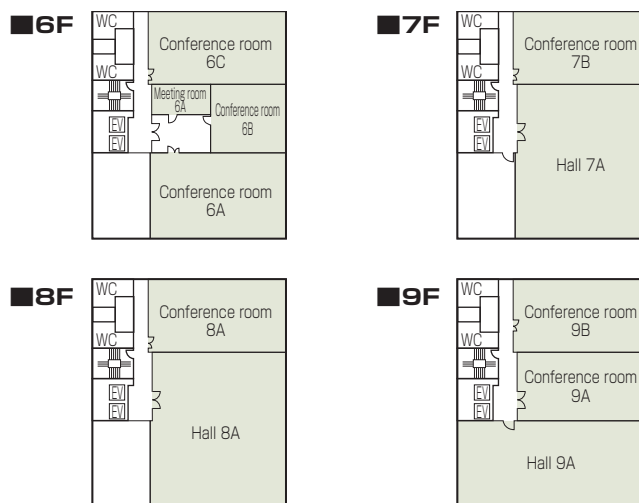

■ Convention site

Site name	Floor	Area (㎡)	Ceiling height (m)	Capacity (persons)							Remarks
				Theater	School	Island	T-shaped island	Square-shaped	Seated	Standing	
Conference room 6A	6	137.9	2.46	-	99	-	-	-	-	-	A podium and a whiteboard are permanently installed.
Conference room 6B	6	62.6	2.46	-	36	-	-	-	-	-	
Conference room 6C	6	116.2	2.46	-	99	-	-	-	-	-	
Meeting room 6A	6	23.8	2.46	-	-	-	-	18	-	-	
Hall 7A	7	245.1	2.5	-	183	-	-	-	-	-	
Conference room 7B	7	119.8	2.5	-	99	-	-	-	-	-	
Hall 8A	8	234.6	2.46	-	183	-	-	-	-	-	
Conference room 8A	8	121.4	2.5	-	99	-	-	-	-	-	
Hall 9A	9	199.8	2.5	-	138	-	-	-	-	-	
Conference room 9A	9	110.6	2.5	-	90	-	-	-	-	-	
Conference room 9B	9	119.8	2.5	-	99	-	-	-	-	-	

Floor plan

Width × Depth and the floor area may differ depending on the shape of the room.