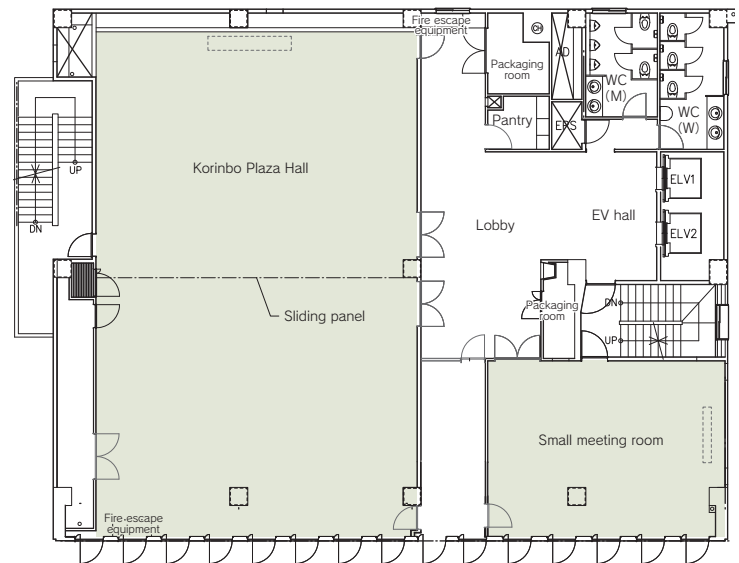

## Floor plan

### ■ Convention site

Site name	Floor	Area (㎡)	Width×Depth (m) (m)	Ceiling height (m)	Capacity (persons)					Remarks
					Fixed seats	School	Theater	Seated	Buffet	
Large Hall	10	214	18.8×11.4	2.9	—	120	150	—	—	The space can be partitioned into two rooms.
Small meeting room	10	53	8.7×6.1	2.9	—	16	20	—	—	

Width × Depth and the floor area may differ depending on the shape of the room.