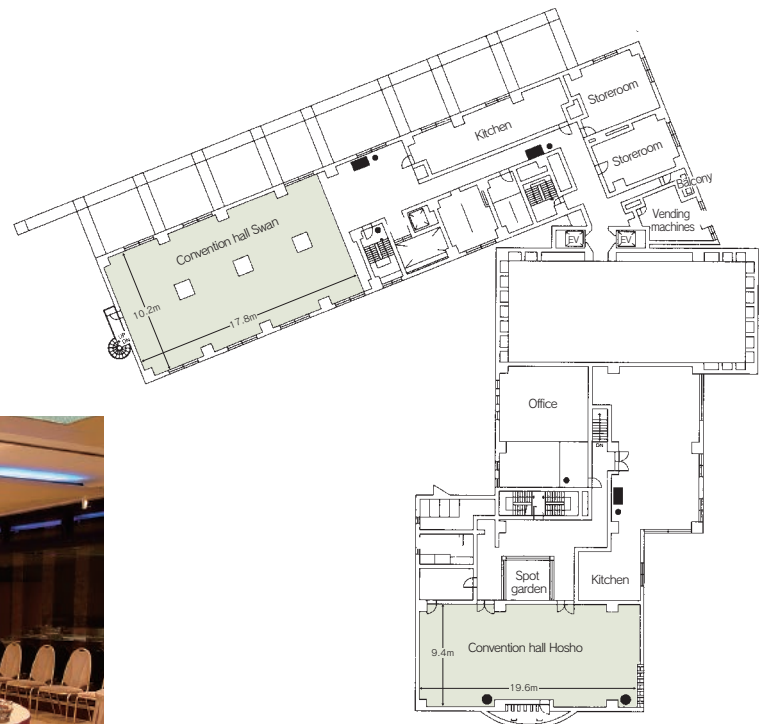

■Accommodation
 • Twin room: 76
 • Japanese-style room: 9
 Total: 85 rooms (approx. 200 people)

■Restaurants/Cafés
 • Japanese restaurant, Kaga cuisine "Mahoroba"
 Table: 40 seats, Japanese style: 12 seats
 • Tea Lounge "Partie": 24 seats

■Parking Capacity
65 vehicles (1,000 yen/ night)
 Free for 3 hrs for banquet users

■Remarks
 Natural hot spring large bath(Hotel guests only)

■Convention site

Site name	Floor	Area (㎡)	Width×Depth (m)(m)	Ceiling height (m)	Capacity (persons)				Remarks	
					Fixed seats	School	Theater	Seated		Buffet
Hosho	2	185	9.4×19.6	2.7	—	100	120	100	120	
Swan	2	195	10.2×17.8	2.7	—	—	—	—	100	
Lounge "Soir"	1	55	—	2.6	—	24	40	20	30	

Width × Depth and the floor area may differ depending on the shape of the room.

Floor plan

1F

Soir

2F

Hoshio