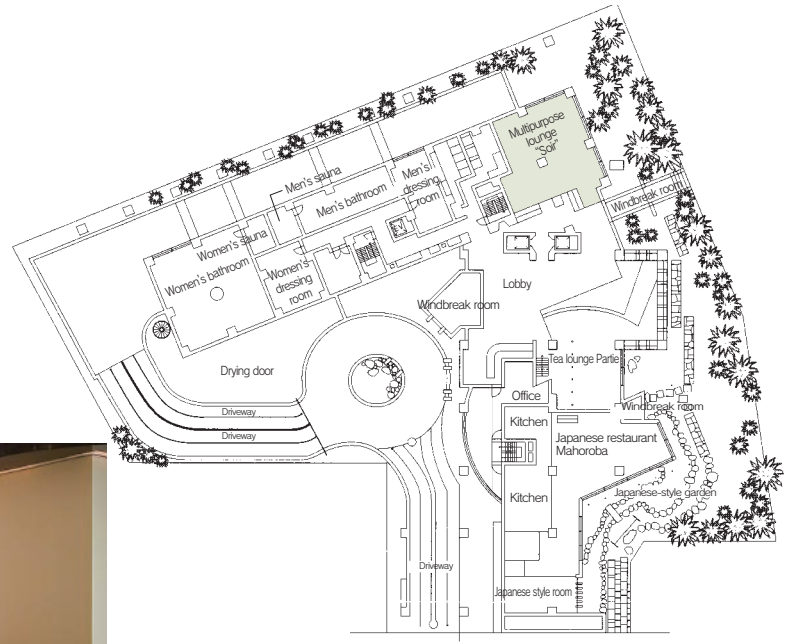

■Accommodation
 • Twin room: 76
 • Japanese-style room: 9
 Total: 85 rooms (approx. 200 people)

■Restaurants/Cafés
 • Japanese restaurant, Kaga cuisine "Mahoroba"
 Table: 40 seats, Japanese style: 12 seats
 • Tea Lounge "Partie": 24 seats

■Parking Capacity
65 vehicles (1,000 yen/ night)
 Free for 3 hrs for banquet users

■Remarks
 Natural hot spring large bath(Hotel guests only)

■Convention site

Site name	Floor	Area (㎡)	Width×Depth (m)(m)	Ceiling height (m)	Capacity (persons)				Remarks	
					Fixed seats	School	Theater	Seated		Buffet
Hosho	2	185	9.4×19.6	2.7	—	100	120	100	120	
Swan	2	195	10.2×17.8	2.7	—	—	—	—	100	
Lounge "Soir"	1	55	—	2.6	—	24	40	20	30	

Width × Depth and the floor area may differ depending on the shape of the room.

Floor plan

1F

Soir

2F

Hoshio