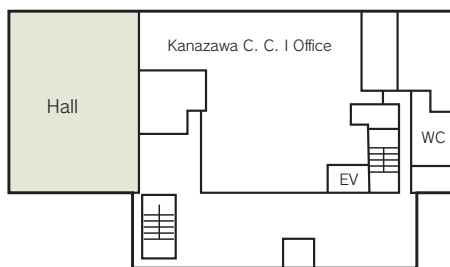

■ Parking Capacity
 About **60** vehicles
 (pay / 1st basement floor)
 (7:30am~9:30pm)
 Open throughout the year

■ Remarks
 None

Floor plan

1F

2F

Convention site

Site name	Floor	Area (㎡)	Width × Depth (m)	Ceiling height (m)	Capacity (persons)					Remarks
					Fixed seats	School	Theater	Seated	Buffet	
Hall	1	358	16 × 22	3.3	—	198	—	—	—	Three-person seat
Large meeting room (A+B+C)	2	279	12 × 23	3.0	—	96	—	—	—	Two-person seat
Large meeting room A	2	98	12 × 8	3.0	—	30	—	—	—	//
Large meeting room B	2	99	12 × 8	3.0	—	30	—	—	—	//
Large meeting room C	2	82	12 × 7	3.0	—	20	—	—	—	//
Large meeting room A+B	2	197	12 × 16	3.0	—	64	—	—	—	//
Large meeting room B+C	2	181	12 × 15	3.0	—	56	—	—	—	//
Workshop room 1 (A+B+C)	2	285	12 × 23	3.0	—	144	—	—	—	Three-person seat
Workshop room 1 A	2	82	12 × 7	3.0	—	30	—	—	—	//
Workshop room 1 B	2	99	12 × 8	3.0	—	45	—	—	—	//
Workshop room 1 C	2	104	12 × 8	3.0	—	45	—	—	—	//
Workshop room 1 A+B	2	181	12 × 15	3.0	—	84	—	—	—	//
Workshop room 1 B+C	2	203	12 × 17	3.0	—	96	—	—	—	//
Workshop room 2	2	98	6 × 16	3.0	—	48	—	—	—	//
Workshop room 3	2	59	7 × 8	3.0	—	18	—	—	—	//

Width × Depth and the floor area may differ depending on the shape of the room.