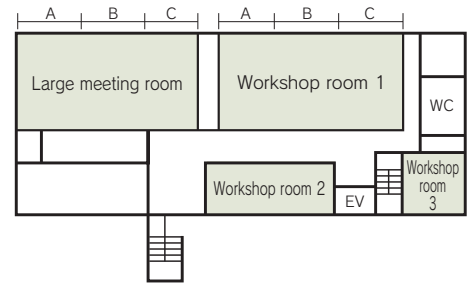

■ Parking Capacity
 About **60** vehicles
 (pay / 1st basement floor)
 (7:30am~9:30pm)
 Open throughout the year

■ Remarks
 None

Floor plan

1F

2F

Convention site

Site name	Floor	Area (㎡)	Width × Depth (m)	Ceiling height (m)	Capacity (persons)					Remarks
					Fixed seats	School	Theater	Seated	Buffet	
Hall	1	358	16 × 22	3.3	—	198	—	—	—	Three-person seat
Large meeting room (A+B+C)	2	279	12 × 23	3.0	—	96	—	—	—	Two-person seat
Large meeting room A	2	98	12 × 8	3.0	—	30	—	—	—	//
Large meeting room B	2	99	12 × 8	3.0	—	30	—	—	—	//
Large meeting room C	2	82	12 × 7	3.0	—	20	—	—	—	//
Large meeting room A+B	2	197	12 × 16	3.0	—	64	—	—	—	//
Large meeting room B+C	2	181	12 × 15	3.0	—	56	—	—	—	//
Workshop room 1 (A+B+C)	2	285	12 × 23	3.0	—	144	—	—	—	Three-person seat
Workshop room 1 A	2	82	12 × 7	3.0	—	30	—	—	—	//
Workshop room 1 B	2	99	12 × 8	3.0	—	45	—	—	—	//
Workshop room 1 C	2	104	12 × 8	3.0	—	45	—	—	—	//
Workshop room 1 A+B	2	181	12 × 15	3.0	—	84	—	—	—	//
Workshop room 1 B+C	2	203	12 × 17	3.0	—	96	—	—	—	//
Workshop room 2	2	98	6 × 16	3.0	—	48	—	—	—	//
Workshop room 3	2	59	7 × 8	3.0	—	18	—	—	—	//

Width × Depth and the floor area may differ depending on the shape of the room.