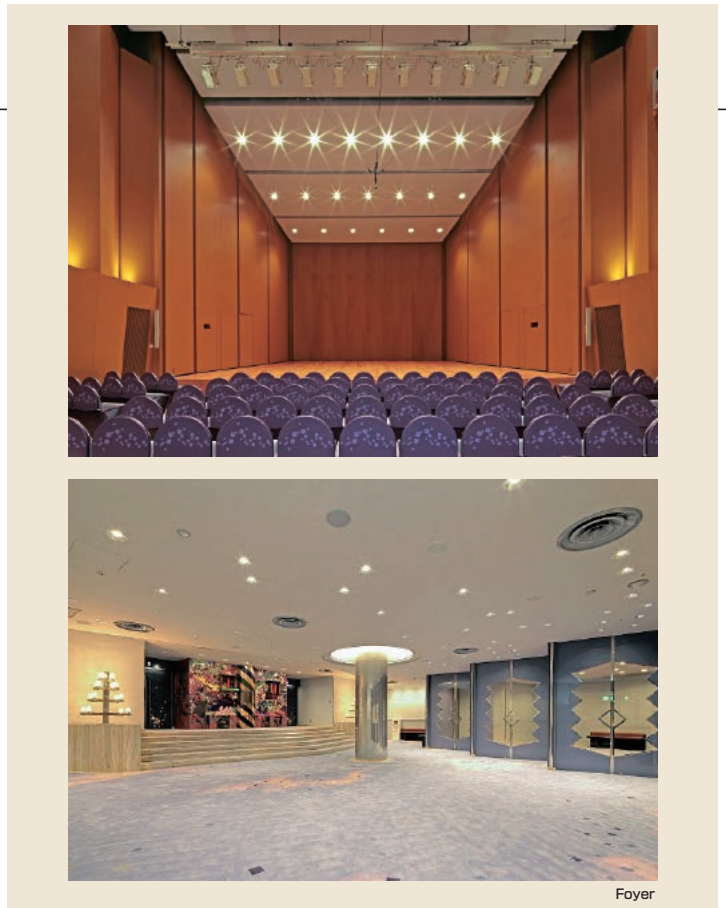

2 Kanazawa Art Hall

Porte Kanazawa 6F, 2-15-1 Hon-machi, Kanazawa
920-0853
TEL: 076-224-1660 FAX: 076-224-1668
URL: <https://www.art-h.gr.jp>

Foyer