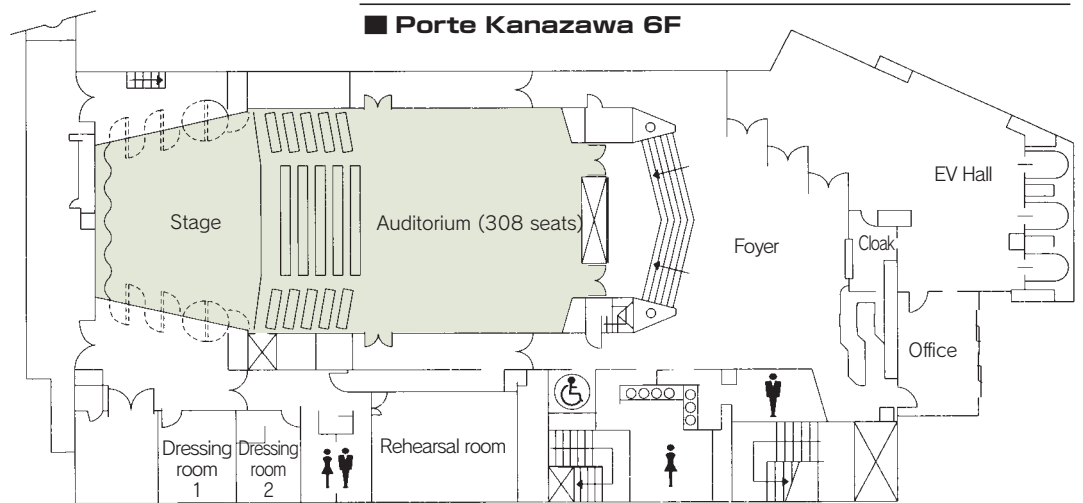

### Floor plan

#### ■ Porte Kanazawa 6F

■ Number of seats  
**308** seats (Hall)

■ Traffic access  
 2-min walk from JR Kanazawa Station, Kenrokuen Exit (East exit)

■ Hours  
 9:00am~10:00pm  
 2nd and 4th Wed.  
 (the following day when Wednesday is a holiday)  
 Year-end and New Year's holidays (Dec. 29~Jan. 3)

#### ■ Convention site

Site name	Floor	Area (m <sup>2</sup> )	Width×Depth (m) (m)	Ceiling height (m)	Capacity (persons)					Remarks
					Fixed seats	School	Theater	Seated	Buffet	
Hall	6	1,033	11.46×8.15	—	308	—	—	—	—	
Dressing room 1	6	22	—	—	—	—	—	—	—	
Dressing room 2	6	18	—	—	—	—	—	—	—	
Rehearsal room	6	44	—	—	—	—	—	—	—	

Width × Depth and the floor area may differ depending on the shape of the room.