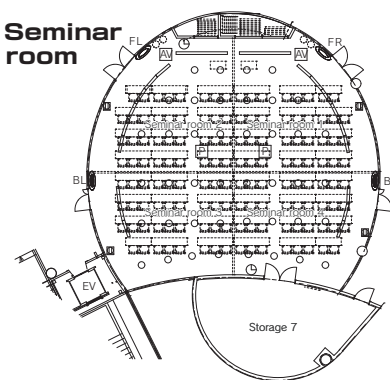

Seminar room

■ Number of seats  
 140 seats (Stairway Plaza)  
 140 seats (Seminar room)  
 24 seats (Food culture Lounge)

■ Traffic access  
 Hokutetsu Bus: Get off at Ishikawa-kenritsu  
 -toshokan or Sakiura/ Kenritsu-toshokan-guchi

## Floor plan

■ Stairway Plaza

■ Seminar room

## ■ Convention site

Site name	Floor	Area (㎡)	Width × Depth (m) (m)	Ceiling height (m)	Capacity (persons)					Remarks
					Fixed seats	School	Theater	Seated	Buffet	
Stairway Plaza	1-2	約 300	9 × 21.5	5.5	—	—	140	—	—	Terraced hall, movable partitions available
Seminar room	2	約 220	17 × 13.5	3.2	—	140	—	—	—	Divided into two or four sections
Food culture Lounge	1	約 100	10 × 8	3.2	24	—	—	—	—	