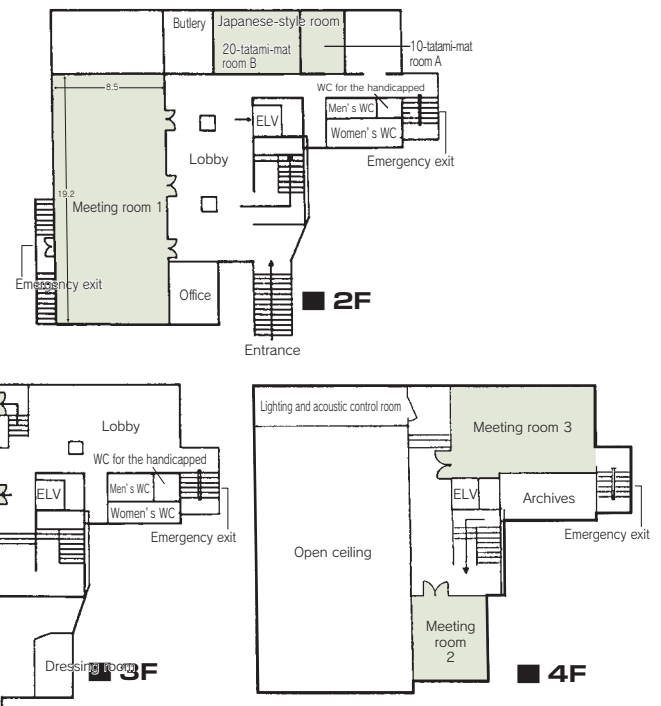

■ Hours
 9:00am~9:00pm

■ Date to start accepting reservation
 One year before the date of use

■ Accommodation
 None

■ Restaurants/Cafés
 Tea Room & Bar "Potchan" (17 seats)

■ Parking Capacity
 None

■ Remarks
 None

Floor plan

■ Convention site

Site name	Floor	Area (㎡)	Width×Depth (m) (m)	Ceiling height (m)	Capacity (persons)					Remarks
					Fixed seats	School	Theater	Seated	Buffet	
Hall	3	243	—	—	344	—	—	—	—	Stage 58 ㎡(10.8×5.4)
Meeting room 1	2	163	8.5×19.2	2.8	—	80	150	—	—	
Meeting room 2	4	49	6.2× 7.9	2.5	16	—	—	—	—	
Meeting room 3	4	54	11.6× 4.6	2.5	20	—	—	—	—	
Japanese-style room (A)	2	10-tatami-mat room	3.9× 3.3	2.3	—	10	—	—	—	
Japanese-style room (B)	2	20-tatami-mat room	3.9× 7.0	2.3	—	15	—	—	—	

Width × Depth and the floor area may differ depending on the shape of the room.