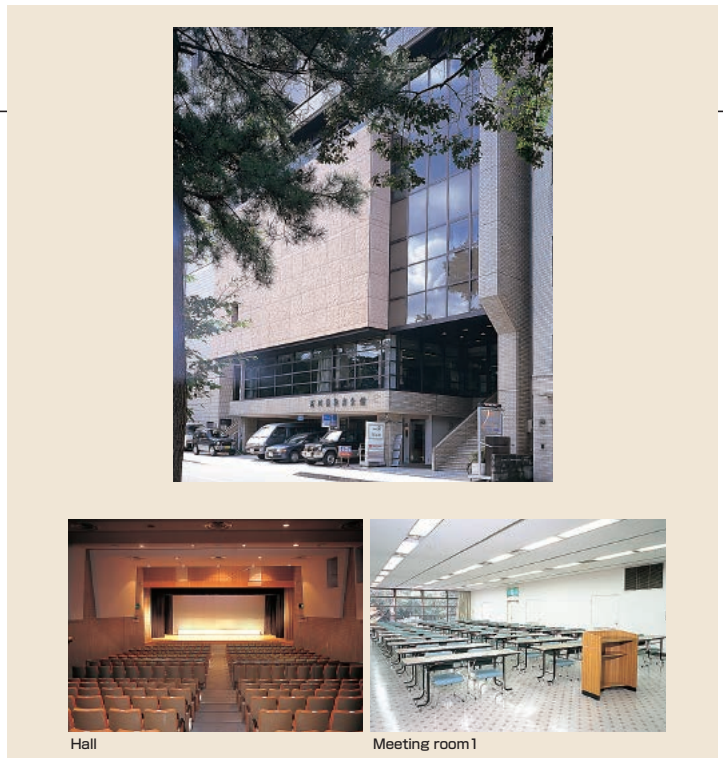

13 Ishikawa Kyoiku Kaikan

1-2-40 Korinbo, Kanazawa 920-0961
 TEL: 076-222-1241 FAX: 076-222-1242
 URL: <https://kyoiku-kaikan.com>

■ Number of seats
344 seats (Hall)

■ Traffic access
 15-min bus ride from JR Kanazawa Station
 (Get off at Korinbo and walk for 2 min.)
 12 min by taxi from JR Kanazawa Station

Floor plan

■ Convention site

Site name	Floor	Area (㎡)	Width×Depth (m) (m)	Ceiling height (m)	Capacity (persons)					Remarks
					Fixed seats	School	Theater	Seated	Buffet	
Hall	3	243	—	—	344	—	—	—	—	Stage 58 ㎡(10.8×5.4)
Meeting room 1	2	163	8.5×19.2	2.8	—	80	150	—	—	
Meeting room 2	4	49	6.2× 7.9	2.5	16	—	—	—	—	
Meeting room 3	4	54	11.6× 4.6	2.5	20	—	—	—	—	
Japanese-style room (A)	2	10-tatami-mat room	3.9× 3.3	2.3	—	10	—	—	—	
Japanese-style room (B)	2	20-tatami-mat room	3.9× 7.0	2.3	—	15	—	—	—	