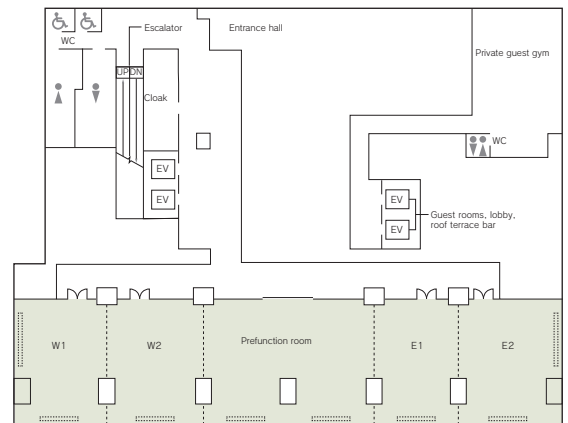

■ Traffic access
 2-min walk from JR Kanazawa Station, Kanazawa Port Exit (West exit)

■ Hours
 9:00am~10:00pm

■ Date to start accepting reservation
 At any time

■ Accommodation
 • Twin: 104
 • King: 142
 • Suite: 7
 Total: 253 rooms

■ Restaurants/Cafés
 • FIVE - Grill & Lounge..... 188seats
 • RoofTerrace Bar 61seats

■ Parking Capacity
243 vehicles (CROSS GATE KANAZAWA) / additional fee

■ Remarks
 Hyatt House Kanazawa located next to Hyatt Centric Kanazawa for medium- to long-term stays (Total: 92 rooms)
 Contact Hyatt Centric Kanazawa for details.

Floor plan

■ 2F

■ Convention site

Site name	Floor	Area(m ²)	Width × Depth (m)	Ceiling height(m)	Capacity (persons)					Remarks
					Fixed seats	School	Theater	Seated	Buffet	
W	2	169	15.7 × 10.7	4.3	—	60	108	60	60	
W1	2	79	7.3 × 10.7	4.3	—	36	49	45	—	
W2	2	90	8.4 × 10.7	4.3	—	40	63	54	—	
PFR (Prefunction room)	2	160	14.8 × 10.7	4.3	—	—	—	—	60	
E	2	171	15.7 × 10.7	4.3	—	60	108	60	60	
E1	2	79	7.3 × 10.7	4.3	—	36	49	45	—	
E2	2	92	8.4 × 10.7	4.3	—	40	63	54	—	

Width × Depth and the floor area may not match depending on the shape of the room.