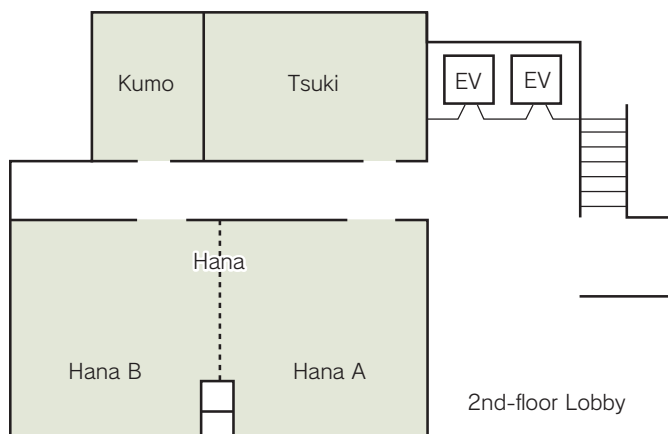

■ Hours
8:00am~10:00pm

■ Date to start accepting reservation
Six months before the date of use

■ Accommodation
 • Single room: 120
 • Double room: 6
 • Twin room: 27
 Total: 153 rooms

■ Restaurants/Cafés
 Restaurant "Edel": 60 seats

■ Parking Capacity
 Multi-story parking spaces: 25, Ground-level parking spaces: 12 (Conference and banquet participants can park free of charge.)

■ Remarks
 Microphone, lectern, MC stand and whiteboard can be used for free.

Floor plan

■ 2F

■ Convention site

Site name	Floor	Area (㎡)	Width × Depth (m) (m)	Ceiling height (m)	Capacity (persons)					Remarks
					Fixed seats	School	Theater	Seated	Buffet	
Hana (A+B)	2	115	7.2 × 13.4	2.6	—	60	80	60	80	
Hana (A)	2	58	7.2 × 6.8	2.6	—	27	40	24	35	
Hana (B)	2	58	7.2 × 6.6	2.6	—	24	40	24	35	
Tsuki	2	33	4.6 × 6.7	2.6	—	12	20	16	20	
Kumo	2	20	3.9 × 4.6	2.6	—	—	—	8	—	

Width × Depth and the floor area may differ depending on the shape of the room.