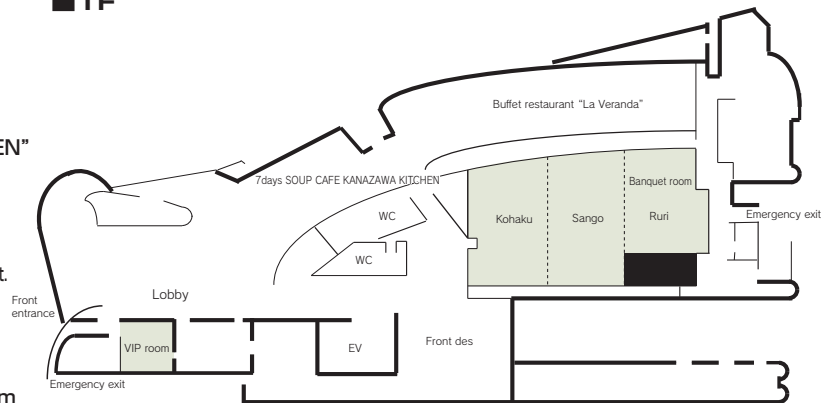

■ Accommodation
 • Single room: **288** (288 people)
 • Double room: **12** (24 people)
 • Twin room: **144** (288 people)
 Total: **444**rooms (600 people)

■ Restaurants/Cafés
 • Buffet restaurant "La Veranda"
 • Japanese restaurant "Saishun"
 • Restaurant & Bar "Arc en Ciel"
 • 7days SOUP CAFE "KANAZAWA KITCHEN"

■ Parking Capacity
78 vehicles (In order of arrival, pay)
 If the parking lot is full, we will guide you to an affiliated parking lot.

■ Remarks
 Wi-Fi available (free)
 The building is air-conditioned. Banquet room temperature can be controlled individually.

Floor plan

■ 1F

■ Convention site

Site name	Floor	Area (㎡)	Width × Depth (m) (m)	Ceiling height (m)	Capacity (persons)					Remarks
					Fixed seats	School	Theater	Seated	Buffet	
Kohaku	1	75	6.2 × 10.75	4.8	—	45	50	30	40	
Sango	1	75	6.2 × 10.75	4.8	—	45	50	30	40	
Ruri	1	70	6.2 × 8.0	4.8	—	45	50	30	40	
Double (Kohaku, Sango)	1	150	13.1 × 11.64	4.8	—	75	120	60	100	
Triple (Kohaku, Sango, Ruri)	1	220	19.3 × 11.98	4.8	—	100	170	100	160	
Quadruple (Kohaku, Sango, Ruri, La Veranda)	1	410	19.33 × 19.3	4.8	—	200	300	200	300	
VIP room	1	13	3.55 × 3.10	2.7	5	—	—	—	—	Room layout cannot be changed.
Arc en Ciel	14	121	10.0 × 13.8	2.2	—	60	60	80	120	

Width × Depth and the floor area may differ depending on the shape of the room.