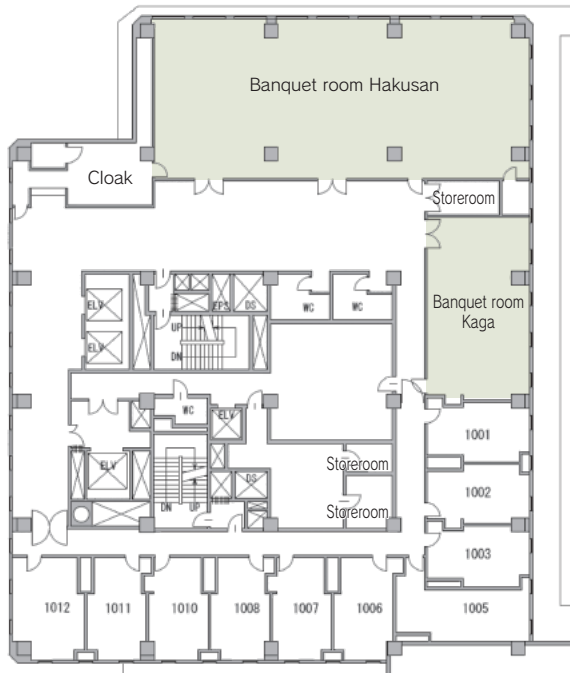

■ Accommodation
 • Single room: 40
 • Twin room: 46
 • Double room: 8
 • Other room: 7
 Total: 101 rooms (162 people)

■ Restaurants/Cafés
 • All Day Dining "Kenroku" ...66seats
 • Sichuan Cuisine "Hoh-Oh" ...76seats
 • Lobby Lounge "Le Ciel" ...20seats

■ Parking Capacity
620 vehicles (pay)

■ Remarks
 None

■ Convention site

Site name	Floor	Area (㎡)	Width×Depth (m) (m)	Ceiling height (m)	Capacity (persons)					Remarks
					Fixed seats	School	Theater	Seated	Buffet	
Top of Kanazawa (entire room)	18	308	28.0×11.0	3.5	—	180	300	250	300	
Top of Kanazawa (3/4)	18	231	21.0×11.0	3.5	—	120	200	160	200	
Top of Kanazawa (2/4)	18	154	14.0×11.0	3.5	—	90	150	100	130	
Top of Kanazawa (1/4)	18	77	7.0×11.0	3.5	—	40	60	40	60	
Hakusan (open)	10	264	21.0×14.0	2.3	—	140	200	140	230	
Hakusan (entire room)	10	189	21.0×9.0	2.3	—	100	120	100	150	
Hakusan (2/3)	10	117	13.0×9.0	2.3	—	60	70	60	100	
Hakusan (1/3)	10	72	8.0×9.0	2.3	—	30	40	30	40	
Kaga	10	50	10.0×5.0	2.4	—	30	40	30	40	

Width × Depth and the floor area may differ depending on the shape of the room.

Floor plan

10F

Hakusan

18F

Top of Kanazawa

Top of Kanazawa