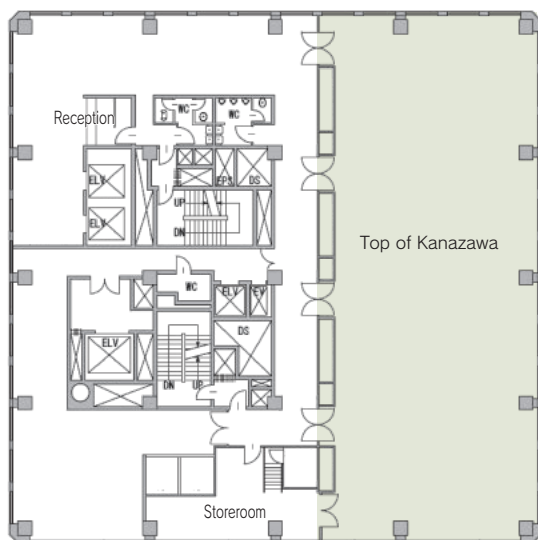

■ Accommodation
 • Single room: 40
 • Twin room: 46
 • Double room: 8
 • Other room: 7
 Total: 101 rooms (162 people)

■ Restaurants/Cafés
 • All Day Dining "Kenroku" ...66seats
 • Sichuan Cuisine "Hoh-Oh" ...76seats
 • Lobby Lounge "Le Ciel" ...20seats

■ Parking Capacity
620 vehicles (pay)

■ Remarks
 None

■ Convention site

Site name	Floor	Area (㎡)	Width×Depth (m) (m)	Ceiling height (m)	Capacity (persons)					Remarks
					Fixed seats	School	Theater	Seated	Buffet	
Top of Kanazawa (entire room)	18	308	28.0×11.0	3.5	—	180	300	250	300	
Top of Kanazawa (3/4)	18	231	21.0×11.0	3.5	—	120	200	160	200	
Top of Kanazawa (2/4)	18	154	14.0×11.0	3.5	—	90	150	100	130	
Top of Kanazawa (1/4)	18	77	7.0×11.0	3.5	—	40	60	40	60	
Hakusan (open)	10	264	21.0×14.0	2.3	—	140	200	140	230	
Hakusan (entire room)	10	189	21.0×9.0	2.3	—	100	120	100	150	
Hakusan (2/3)	10	117	13.0×9.0	2.3	—	60	70	60	100	
Hakusan (1/3)	10	72	8.0×9.0	2.3	—	30	40	30	40	
Kaga	10	50	10.0×5.0	2.4	—	30	40	30	40	

Width × Depth and the floor area may differ depending on the shape of the room.

Floor plan

10F

Hakusan

18F

Top of Kanazawa

Top of Kanazawa