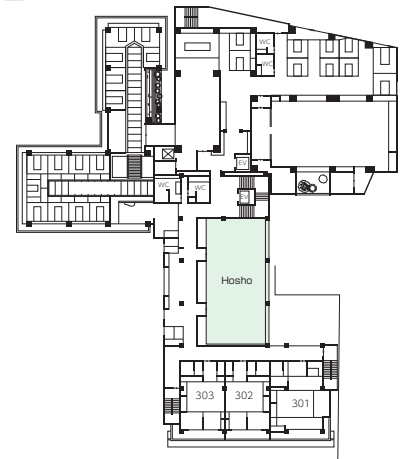

■ Restaurants/Cafés
 • Restaurant "Uzuki": 52 seats
 • Dining "Uzuki": 69 seats

■ Parking
 • 60 vehicles
 • 30 buses

■ Remarks
 Wireless LAN accessible

Floor plan

■ 2F

■ 3F

■ Convention site

Site name	Floor	Area(m ²)	Width × Depth (m)	Ceiling height(m)	Capacity (persons)					Remarks
					Fixed seats	School	Theater	Seated	Buffet	
Hosho	3	120	7.7 × 15.6	2.4	—	70	100	—	—	
Hanayama	2	28	4 × 7	2.4	12	—	—	—	—	

Width × Depth and the floor area may not match depending on the shape of the room.