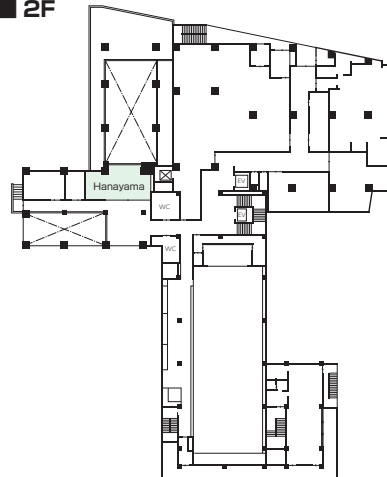

■ Restaurants/Cafés
 • Restaurant "Uzuki": 52 seats
 • Dining "Uzuki": 69 seats

■ Parking
 • 60 vehicles
 • 30 buses

■ Remarks
 Wireless LAN accessible

Floor plan

■ 2F

■ 3F

■ Convention site

Site name	Floor	Area(m ²)	Width × Depth (m)	Ceiling height(m)	Capacity (persons)					Remarks
					Fixed seats	School	Theater	Seated	Buffet	
Hosho	3	120	7.7 × 15.6	2.4	—	70	100	—	—	
Hanayama	2	28	4 × 7	2.4	12	—	—	—	—	

Width × Depth and the floor area may not match depending on the shape of the room.