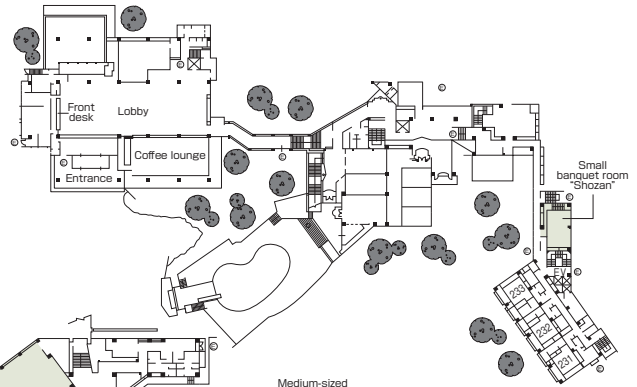

■ Hours

9:00am~6:00pm

■ Date to start accepting reservation

Six months before the date of use

■ Accommodation

- Guest room with an open-air bath: 3
- Guest room with a viewing bath: 11
- Japanese/Western-style room: 3
- Japanese-style room: 32

Total: 49 rooms

■ Restaurants/Cafés

- Coffee lounge: 45 seats

■ Parking

- 20 large buses
- 70 vehicles

■ Remarks

None

Floor plan

■ LF

■ 1F

■ Convention site

Site name	Floor	Area(m ²)	Width × Depth (m) (m)	Ceiling height(m)	Capacity (persons)					Remarks
					Fixed seats	School	Theater	Seated	Buffet	
Hakusan	1	344	15 × 22	4.5		150				The space can be partitioned into two rooms.
Large banquet room "Matsu"	5	100-tatami-mat								The space can be partitioned into two rooms.
Medium-sized banquet room "Tsuru"	5	30-tatami-mat				20				
Small banquet room "Shozan"	1	25-tatami-mat			14					Tables are arranged in square shape.

Width × Depth and the floor area may not match depending on the shape of the room.