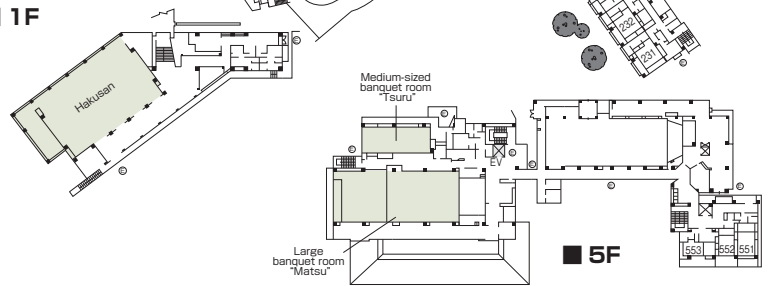

Total: 49 rooms

■ Restaurants/Cafés

- Coffee lounge: 45 seats

■ Parking

- 20 large buses
- 70 vehicles

■ Remarks

None

Floor plan

■ LF

■ 1F

■ Convention site

Site name	Floor	Area(m ²)	Width × Depth (m) (m)	Ceiling height(m)	Capacity (persons)					Remarks
					Fixed seats	School	Theater	Seated	Buffet	
Hakusan	1	344	15 × 22	4.5		150				The space can be partitioned into two rooms.
Large banquet room "Matsu"	5	100-tatami-mat								The space can be partitioned into two rooms.
Medium-sized banquet room "Tsuru"	5	30-tatami-mat				20				
Small banquet room "Shozan"	1	25-tatami-mat			14					Tables are arranged in square shape.

Width × Depth and the floor area may not match depending on the shape of the room.