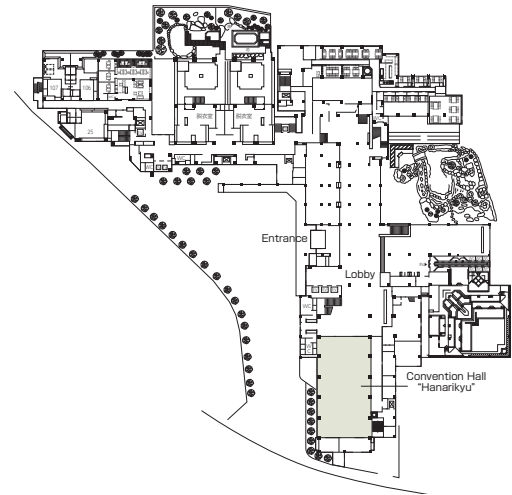

■ Hours
8:00am~10:00pm

■ Date to start accepting reservation
One year before the date of use

■ Accommodation
• Tsuki: 85 rooms
• Kaze: 14 rooms
• Hoshi: 18 rooms
Total: 117 rooms, 500 people

■ Restaurants/Cafés
"Nisaburou": 45 seats
Dining "Tenpyou": 68 seats

■ Parking
• 250 vehicles
• 30 buses

■ Remarks
Wireless LAN accessible

Convention Hall "Hanarikyu"

Floor plan

■ 1F

■ Convention site

Site name	Floor	Area(m ²)	Width × Depth (m)	Ceiling height(m)	Capacity (persons)					Remarks
					Fixed seats	School	Theater	Seated	Buffet	
Convention Hall "Hanarikyu"	1	325	13 × 25	3.1	—	200	250	120	—	The space can be partitioned into two rooms.
Heian	2	492			—	200	250	250	—	The space can be partitioned into three rooms.
Ho-oh	2	350			—	100	150	130	—	The space can be partitioned into two rooms.

Width × Depth and the floor area may not match depending on the shape of the room.