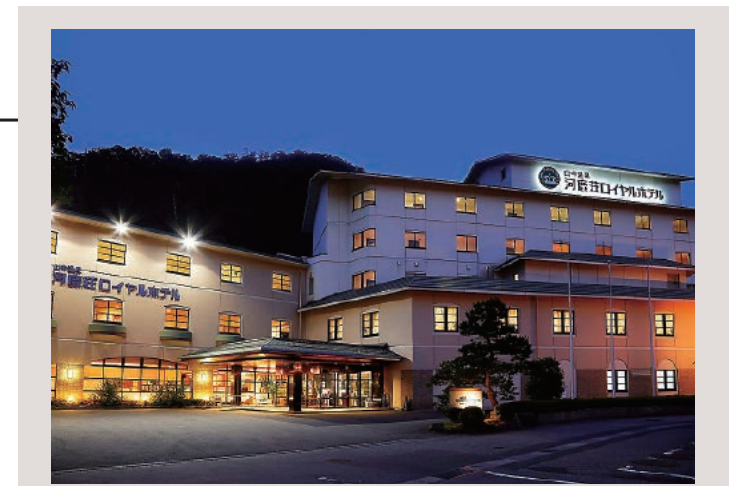

Ho-100 Kajika-machi, Yamanaka Onsen, Kaga
922-0126

Tel: 0761-78-5550

Fax: 0761-78-0015

URL: <http://www.daiwaresort.jp/kajikasou/>

■ Number of seats
250 seats (Royal Hall)

■ Traffic access
20 min by taxi from JR Kaga Onsen Station
25-min drive from Kaga IC of Hokuriku Expressway

■ Hours
Check-in: 3:00pm
Check-out: 10:30am

■ Accommodation
• Japanese-style room: 38
• Western-style room: 57
• Japanese/Western style room: 15
• Suite: 10
Total: 120 rooms, 340 people

■ Restaurants/Cafés
• Japanese restaurant "Kaga": 75 seats
• Barbecue restaurant "Shohakutei": 8 seats: 1 room, 4 seats: 1 room
• Tea lounge "Cascade": 40 seats
• "Kajika-tei" (closed)

■ Parking
• 60 vehicles
• 3 large buses

■ Remarks
None

■ Convention site

Site name	Floor	Area(m²)	Width × Depth (m)	Ceiling height(m)	Capacity (persons)					Remarks
					Fixed seats	School	Theater	Seated	Buffet	
Royal Hall	4	255			—	135	250	140	250	
Pegasus (1/3)	4	87			—	45	—	40	—	
Aries (1/3)	4	87			—	45	—	40	—	
Orion (1/3)	4	87			—	45	—	40	—	
Iris & Cineraria	4	130			—	70	100	80	100	
Iris (1/2)	4	65			—	35	—	40	—	
Cineraria (1/2)	4	65			—	35	—	40	—	
Japanese-style large banquet room "Hakusan"	6	142-tatami-mat			—	—	—	142	—	
Higashiyama (1/3)	6	44.5-tatami-mat			—	—	—	40	—	
Matsuyama (1/3)	6	53-tatami-mat			—	—	—	50	—	
Dainichisan (1/3)	6	44.5-tatami-mat			—	—	—	40	—	
Japanese-style small banquet room "Kenroku & Ataka"	6	72-tatami-mat			—	—	—	72	—	
Kenroku (1/2)	6	40-tatami-mat			—	—	—	40	—	
Ataka (1/2)	6	32-tatami-mat			—	—	—	30	—	

Royal Hall

Floor plan

■ 4F