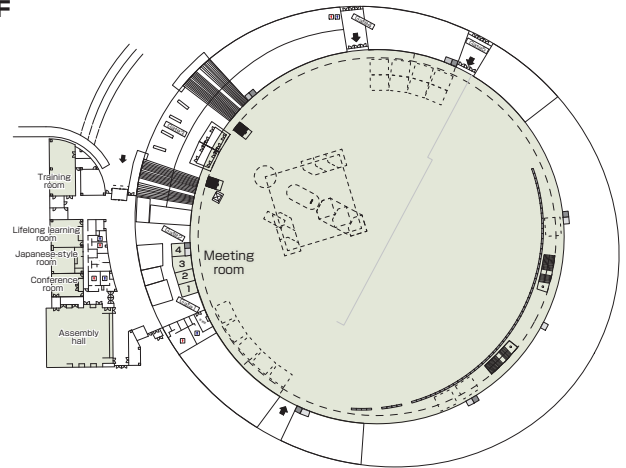

■ Remarks

None

Floor plan

■ 1F

■ Convention site

Site name	Floor	Area(m ²)	Width × Depth (m)	Ceiling height(m)	Capacity (persons)					Remarks
					Fixed seats	School	Theater	Seated	Buffet	
Arena	1	14,344		56			5,000			
Assembly hall	1	444			312	240	400	156		
Conference room	1	80			45	36				
Meeting room 1 ~ 4	1	103								
Meeting room 1	1	28			12					
Meeting room 2	1	26			12					
Meeting room 3	1	27			12					
Meeting room 4	1	22			12					
Lifelong learning room (Cooking classroom)	1	106			36					
Training room	1	170								
Japanese-style room	1	97				10				

Width × Depth and the floor area may not match depending on the shape of the room.