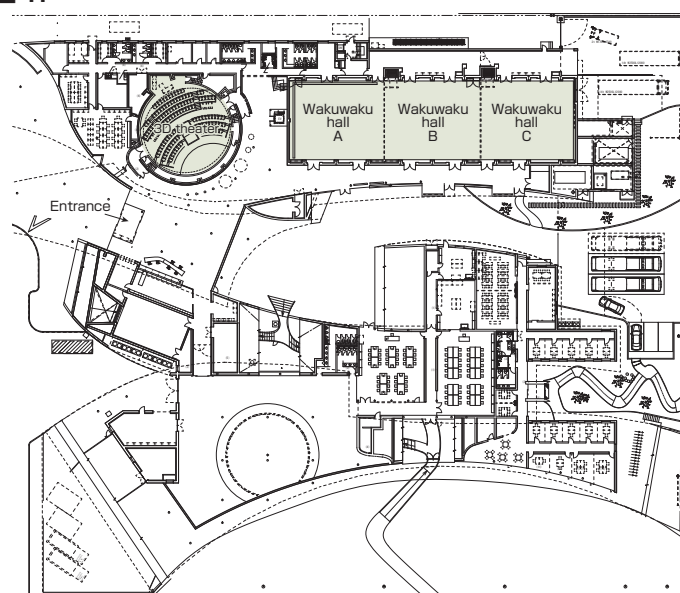

- Accommodation
None

- Restaurants/Cafés
 • Café restaurant "Ristorante Jin": 40 seats

- Parking
 [Municipal] Hill's parking: (pay)
 89 vehicles (incl. two wheelchair spaces)
 Parking fee: 100yen for the first hour, additional fee: 50yen for every 30min

- Remarks
None

Floor plan

1F

Convention site

Site name	Floor	Area(m ²)	Width × Depth (m)	Ceiling height(m)	Capacity (persons)					Remarks
					Fixed seats	School	Theater	Seated	Buffet	
Wakuwaku hall A	1	247.5	16.1 × 13.8	5	—	126	180	—	—	
Wakuwaku hall B	1	247.5	16.1 × 13.8	5	—	126	180	—	—	
Wakuwaku hall C	1	247.5	16.1 × 13.8	5	—	126	180	—	—	
3D theater	1	200	16.0(Diameter)	10.35	120	—	—	—	—	

Width × Depth and the floor area may not match depending on the shape of the room.