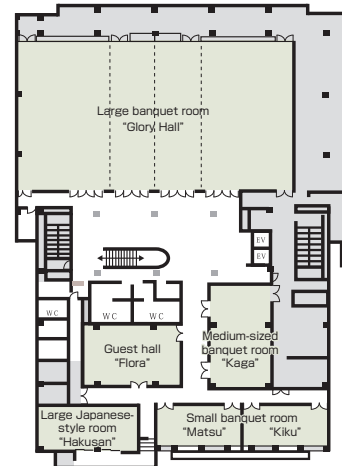

■ Restaurants/Cafés
 • Japanese restaurant "Chiyo": 80 seats
 • Western restaurant "anto": 50 seats

■ Parking
30 vehicles (500 yen/night if lodging)
 Other affiliated parking lots are available.
 * Free with conditions

■ Remarks
 • Large bathroom (Lodgers are free)
 • Coin laundry (pay)

Floor plan

■ 2F

■ Convention site

Site name	Floor	Area(m ²)	Width × Depth (m) (m)	Ceiling height(m)	Capacity (persons)					Remarks
					Fixed seats	School	Theater	Seated	Buffet	
Large banquet room All	2	600		5.8	—	300	550	300	500	
2/3	2	400		5.8	—	200	300	180	300	
1/2	2	300		5.8	—	140	200	140	200	
1/3	2	200		5.8	—	90	140	80	80	
Medium-sized banquet room "Kaga"	2	94		3.0	—	40	60	35	50	
Guest hall "Flora"	2	90		3.0	—	40	60	35	50	
Large Japanese-style room "Hakusan"	2	60		2.7	—	—	—	26	—	
Small banquet room "Matsu", "Kiku"	2	55		3.0	—	20	30	20	20	

Width × Depth and the floor area may not match depending on the shape of the room.