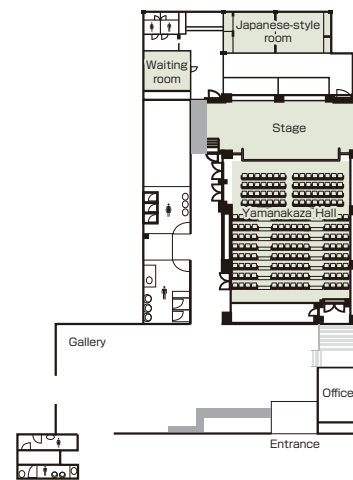

■ Remarks

Floor plan

■ 1F

■ Convention site

Site name	Floor	Area(m ²)	Width × Depth (m)	Ceiling height(m)	Capacity (persons)					Remarks
					Fixed seats	School	Theater	Seated	Buffet	
Yamanakaza Hall	1	165			172	90				Fixed seats: 112, Movable seats: 60, Extra seats: 30
Japanese-style room	1	Two 10-tatami-mat rooms								
Waiting room	1	6-tatami-mat								
Lobby	1	117								
Gallery	1	28								
Yamanakaza Square	1	490								

Width × Depth and the floor area may not match depending on the shape of the room.