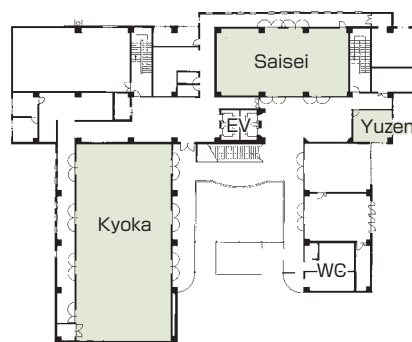

Floor plan

■ 2F