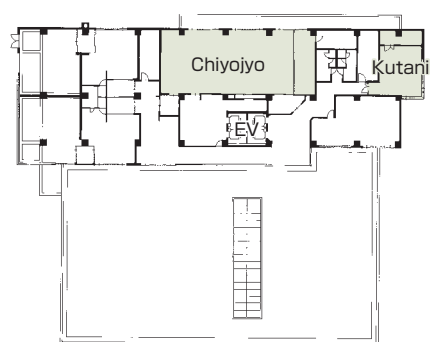

Route-Inn Grantia Komatsu Airport

4-116-1 Nagasaki-machi, Komatsu 923-0004

Tel: 050-5847-7505 (IP phone)

Fax: 0761-23-7010

URL: <https://www.route-inn.co.jp/>

E-mail:

g-komatsu@route-inn.co.jp (Accommodation/ Inquiries)

g-komatsu-banquet@route-inn.co.jp (Banquet)

■ Number of seats

400 seats (Kyoka)

■ Traffic access

5-min drive from Komatsu Airport
7-min drive from JR Komatsu Station
1-min drive from Komatsu IC

■ Hours

9:00am~10:00pm (Meeting room and banquet room)

■ Date to start accepting reservation

One year before the date of use

■ Accommodation

• Main building: 41

• Annex (Biz court): 156

Total: 197 rooms

■ Restaurants/Cafés

Main building 1F

Restaurant "Nagomi" (Open

6:00pm~10:00pm) (LO: 9:30pm)

* Closed: Sunday and Monday

■ Parking

• 270 vehicles

■ Remarks

• Natural hot spring "Ataka-no-yu" on the main bldg. 3F.
• Golf driving range: 6:00am~10:00pm
• Tennis court: 7:00am~5:00pm
• Pickup buses are available for group tours. (Two buses: 28-seat and 25-seat)* Please consult us.

Cancellation policy

◆ On the day: 100%

◆ 5 days before: 50%

◆ 31 days before: 10%

Floor plan

■ 2F

■ 3F

■ Convention site