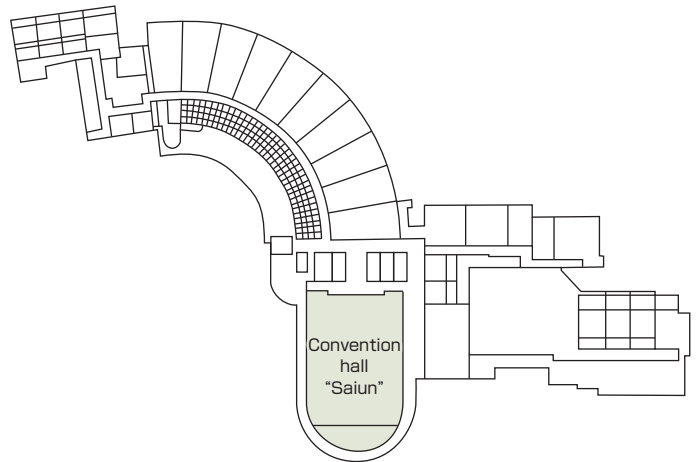

■ Accommodation
 Available

■ Restaurants/Cafés
 ・ Japanese Restaurant "Kaga": 174 seats

■ Parking
 200 vehicles (free)

■ Remarks
 Small and medium-sized meeting rooms are available.

Floor plan

■ 3F

■ Convention site

Site name	Floor	Area(m ²)	Width × Depth (m) (m)	Ceiling height(m)	Capacity (persons)					Remarks
					Fixed seats	School	Theater	Seated	Buffet	
Saiun	3	350-tatami-mat	27.0 × 20.7	5.0	-	250	500	400	400	

Width × Depth and the floor area may not match depending on the shape of the room.