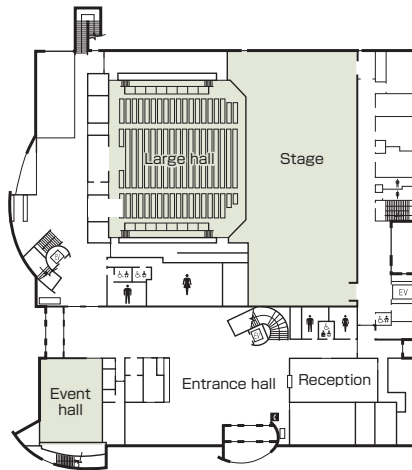

## Floor plan

■ 1F

■ 2F

### ■ Convention site

Site name	Floor	Area(m <sup>2</sup> )	Width × Depth (m) (m)	Ceiling height(m)	Capacity (persons)					Remarks
					Fixed seats	School	Theater	Seated	Buffet	
Large hall	1		17.1 × 15.7		851	—	—	—	—	1F: 611 seats, 2F: 240 seats, Dressing room: 6
Small hall	2		10.5 × 6		250	—	—	—	—	Dressing room:1
Meeting room	2	224			—	100	200	—	—	The space can be partitioned into two or three rooms.
Event hall	1	107			—	45	—	—	—	

Width × Depth and the floor area may not match depending on the shape of the room.