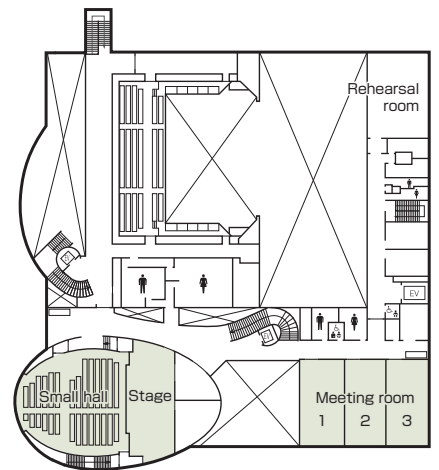

## Floor plan

■ 1F

■ 2F

### ■ Convention site

Site name	Floor	Area(m <sup>2</sup> )	Width × Depth (m) (m)	Ceiling height(m)	Capacity (persons)					Remarks
					Fixed seats	School	Theater	Seated	Buffet	
Large hall	1		17.1 × 15.7		851	—	—	—	—	1F: 611 seats, 2F: 240 seats, Dressing room: 6
Small hall	2		10.5 × 6		250	—	—	—	—	Dressing room:1
Meeting room	2	224			—	100	200	—	—	The space can be partitioned into two or three rooms.
Event hall	1	107			—	45	—	—	—	

Width × Depth and the floor area may not match depending on the shape of the room.