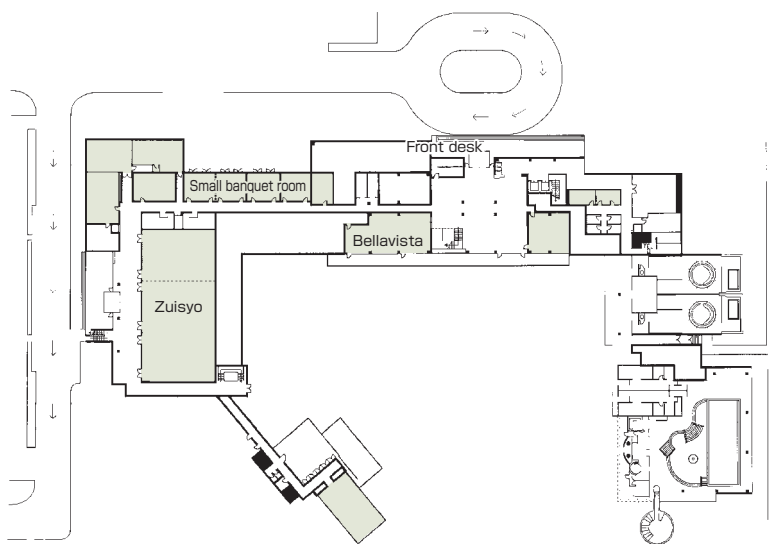

■ Convention site

Site name	Floor	Area(m²)	Width × Depth (m) (m)	Ceiling height(m)	Capacity (persons)					Remarks
					Fixed seats	School	Theater	Seated	Buffet	
Zuisyo (entire)	1	646	16.6 × 37.4	6.0	—	420	630	300	540	
Zuisyo (2/3)	1	428	16.6 × 23.9	6.0	—	250	370	200	360	
Zuisyo (1/3)	1	213	16.6 × 12.9	6.0	—	80	140	100	180	
Medium-sized banquet room	1	112	6.3 × 14.5	3.0	—	50	70	40	90	A room created by connecting two small banquet rooms.
Small banquet room	1	56	6.3 × 7.3	3.0	—	25	40	15	45	4 rooms

Width × Depth and the floor area may not match depending on the shape of the room.