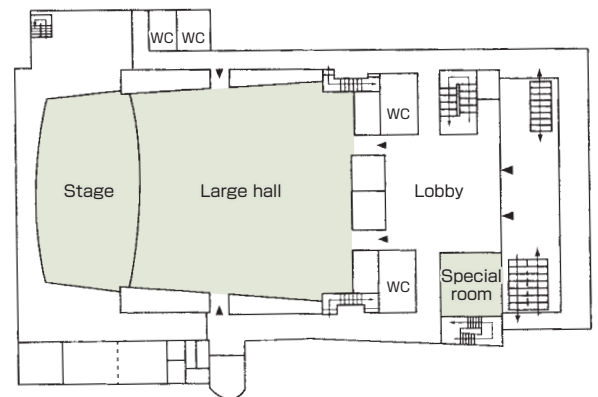

## Floor plan

■ 2F

## ■ Convention site

Site name	Floor	Area(m <sup>2</sup> )	Width × Depth (m) (m)	Ceiling height(m)	Capacity (persons)					Remarks
					Fixed seats	School	Theater	Seated	Buffet	
Meeting room 1	1	72	12.0 × 6.0	2.8	—	30	—	—	—	
Meeting room 2	1	72	12.0 × 6.0	2.8	—	30	—	—	—	
Tea ceremony room	1	58	10.0 × 6.0	2.6	—	20	—	—	—	
Japanese-style room	1	21-tatami-mat	10.0 × 5.0	2.7	—	20	—	—	—	
Large hall	2	660	—	—	1,078	—	—	—	—	
Special room	2	36	6.0 × 6.0	2.4	10	—	—	—	—	
Meeting room 5	3	60	10.0 × 6.0	3.3	—	20	—	—	—	
Meeting room 6	3	60	10.0 × 6.0	3.3	—	20	—	—	—	
Meeting room 7	3	60	10.0 × 6.0	3.3	—	20	—	—	—	
Large meeting room	4	216	18.0 × 12.0	3.4	—	100	—	—	—	

Width × Depth and the floor area may not match depending on the shape of the room.