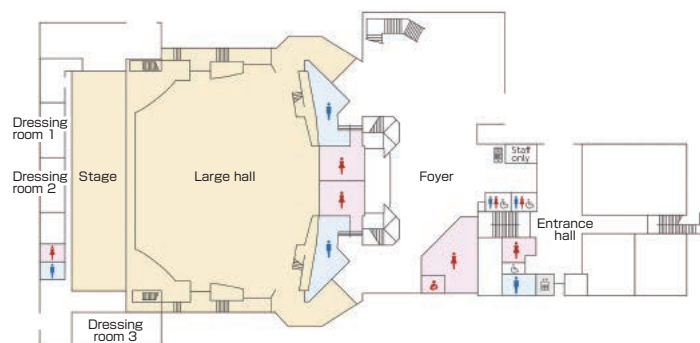

■ Remarks

None

Floor plan

■ 1F

■ Convention site

Site name	Floor	Area(m ²)	Width × Depth (m) (m)	Ceiling height(m)	Capacity (persons)					Remarks
					Fixed seats	School	Theater	Seated	Buffet	
Large hall	1・2	—	—	—	1,186	—	—	—	—	1F: 672 seats, 2F: 514 seats
Workshop room 301	3	50	6.3 × 8.0	2.4	—	30	—	—	—	
Workshop room 302	3	50	6.3 × 8.0	2.4	—	30	—	—	—	
Workshop room 303	3	50	6.3 × 8.0	2.4	—	30	—	—	—	
Workshop room 304	3	88	12.6 × 7.0	2.4	—	45	—	—	—	
Workshop room 401	4	151	18.9 × 8.0	2.4	—	110	—	—	—	
Multipurpose room	2	190	18.0 × 11.4	3.3	—	90	—	—	—	

Width × Depth and the floor area may not match depending on the shape of the room.