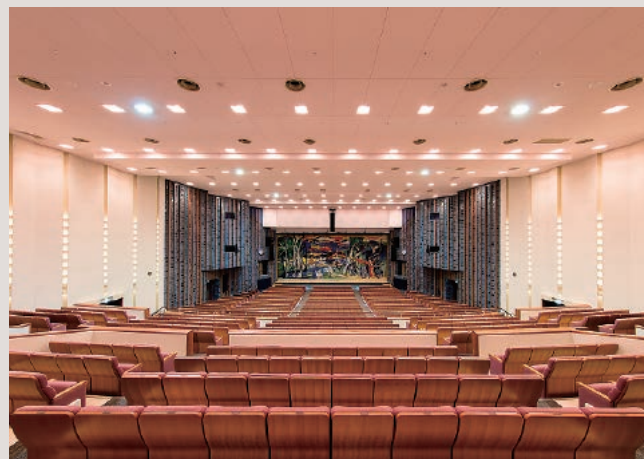

Matto Bunka Kaikan "Pino"

(Matto Cultural Hall)

2 Furushiro-machi, Hakusan 924-0872

Tel: 076-276-5611

Fax: 076-276-5612

E-mail: hcsk-bunka@city.hakusan.ishikawa.jp

Large hall

■ Number of seats

1,186 seats (Large hall)

■ Traffic access

5-min walk from JR Matto Station

■ Hours

9:00am~10:00pm

Closed: Monday (the following weekday when Monday is a holiday), year-end and New Year's holidays (Dec. 29~Jan. 3)

■ Date to start accepting reservation

Beginning of the month one year before the date of use

■ Accommodation

None

■ Restaurants/Cafés

None

■ Parking

98 vehicles (free)

■ Remarks

None

Floor plan

■ 1F