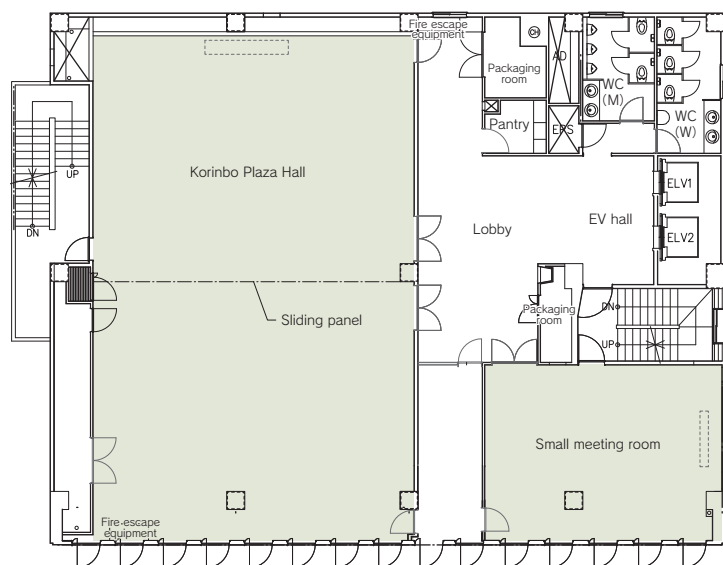

Floor plan

■ 10F

■ Convention site

Site name	Floor	Area (㎡)	Width×Depth (m) (m)	Ceiling height (m)	Capacity (persons)					Remarks
					Fixed seats	School	Theater	Seated	Buffet	
Large Hall	10	205	18.5×11.1	2.8	—	120	150	—	—	The space can be partitioned into two rooms.
Small meeting room	10	50	10.0×5.0	2.8	—	16	20	—	—	

Width × Depth and the floor area may differ depending on the shape of the room.