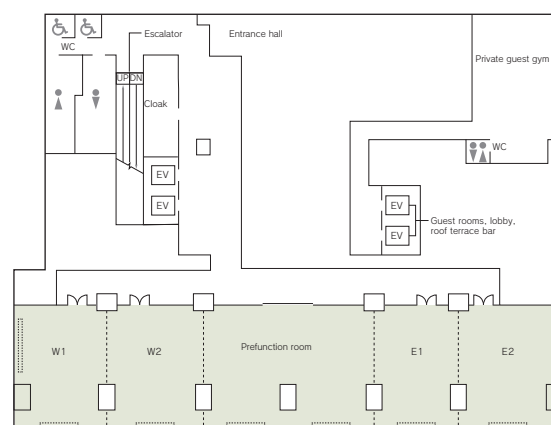

■ Restaurants/Cafés  
 • FIVE - Grill & Lounge..... 188seats  
 • RoofTerrace Bar ..... 61seats

■ Parking  
**243**vehicles (CROSS GATE KANAZAWA) / pay

■ Remarks  
 Hyatt House Kanazawa that is suitable for medium- to long-term stay (Total: 92 rooms)  
 Ask Hyatt Centric Kanazawa for details.

## Floor plan

■ 2F

### ■ Convention site

Site name	Floor	Area(m <sup>2</sup> )	Width × Depth (m)	Ceiling height(m)	Capacity (persons)					Remarks
					Fixed seats	School	Theater	Seated	Buffet	
W	2	169	15.7 × 10.7	4.3	—	60	108	99	100	
W1	2	79	7.3 × 10.7	4.3	—	36	49	45	50	
W2	2	90	8.4 × 10.7	4.3	—	40	63	54	60	
PFR (Prefunction room)	2	160	14.8 × 10.7	4.3	—	—	—	—	—	
E	2	171	15.7 × 10.7	4.3	—	60	108	99	100	
E1	2	79	7.3 × 10.7	4.3	—	36	49	45	50	
E2	2	92	8.4 × 10.7	4.3	—	40	63	54	60	

Width × Depth and the floor area may not match depending on the shape of the room.