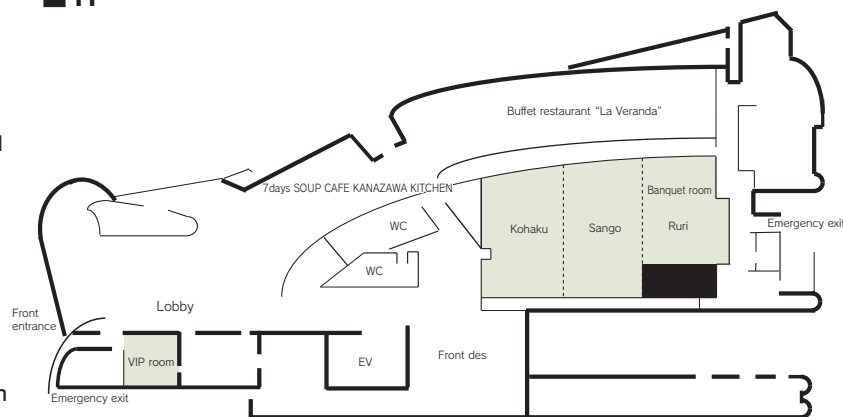

■ Accommodation
 • Single room: 322 (322 people)
 • Twin room: 12 (24 people)
 • Double room: 122 (244 people)
 Total 456 rooms (590 people)

■ Restaurants/Cafés
 • Buffet restaurant "La Veranda"
 • Japanese restaurant "Saishun"
 • Restaurant & Bar "Arc en Ciel"
 • 7days SOUP CAFE KANAZAWA KITCHEN

■ Parking
 80 vehicles (first come, first served)
 If the parking lot is full, we will guide you to an affiliated parking lot.

■ Remarks
 Wi-Fi available (free)
 The building is air-conditioned. Banquet room temperature can be controlled individually.

Floor plan

1F

Convention site

Site name	Floor	Area (㎡)	Width × Depth (m)	Ceiling height (m)	Capacity (persons)					Remarks
					Fixed seats	School	Theater	Seated	Buffet	
Kohaku	1	75	6.2 × 10.75	4.8	—	45	50	30	40	
Sango	1	75	6.2 × 10.75	4.8	—	45	50	30	40	
Ruri	1	70	6.2 × 8.0	4.8	—	45	50	30	40	
Double (Kohaku, Sango)	1	150	13.1 × 11.64	4.8	—	75	120	60	100	
Triple (Kohaku, Sango, Ruri)	1	220	19.3 × 11.98	4.8	—	100	170	100	160	
Quadruple (Kohaku, Sango, Ruri, La Veranda)	1	410	19.33 × 19.3	4.8	—	200	300	200	300	
VIP room	1	13	3.55 × 3.10	2.7	5	—	—	—	—	Room layout cannot be changed.
Arc en Ciel	14	121	10.0 × 13.8	2.2	—	60	60	80	120	