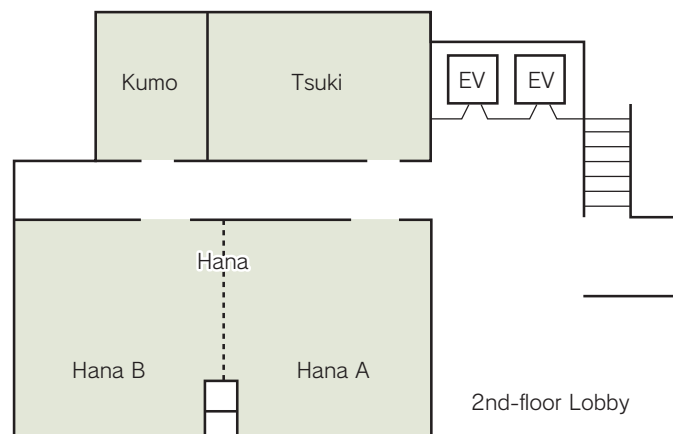

■ Hours
8:00am~10:00pm

■ Date to start accepting reservation
Six months before the date of use

■ Accommodation
 • Single room: 120
 • Double room: 6
 • Twin room: 29
Total 155 rooms

■ Restaurants/Cafés
 • Restaurant "Edel": 60 seats

■ Parking
Multi-story parking spaces: 25, Ground-level parking spaces: 12 (Conference and banquet participants can park free of charge.)

■ Remarks
Microphone, lectern, MC stand and whiteboard can be used for free.

Floor plan

■ 2F

■ Convention site

Site name	Floor	Area (㎡)	Width × Depth (m) (m)	Ceiling height (m)	Capacity (persons)					Remarks
					Fixed seats	School	Theater	Seated	Buffet	
Hana (AB)	2	115	7.2 × 13.4	2.6	—	60	80	60	80	
Hana (A)	2	58	7.2 × 6.8	2.6	—	27	40	24	35	
Hana (B)	2	58	7.2 × 6.6	2.6	—	24	40	24	35	
Tsuki	2	33	4.6 × 6.7	2.6	—	12	20	16	20	
Kumo	2	20	3.9 × 4.6	2.6	—	—	—	8	—	

Width × Depth and the floor area may differ depending on the shape of the room.