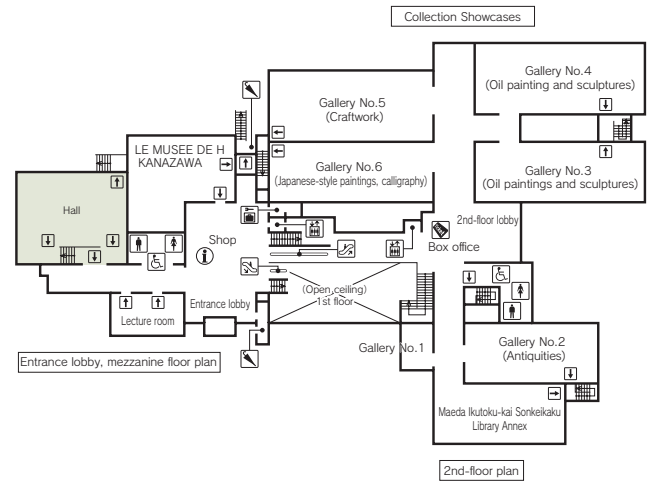

6 Ishikawa Prefectural Museum of Art

2-1 Dewa-machi, Kanazawa 920-0963
 Tel: 076-231-7580 Fax: 076-224-9550
 URL <http://www.ishibi.pref.ishikawa.jp/>

ホール（客席から舞台側）

ホール（舞台から客席側）

Floor plan

■Number of seats
209 seats (Hall)

■Date to start accepting reservation
 One year before the date of use (If there is more than one application, the user is determined by lot).

■Accommodation
 None

■Restaurants/Cafés
 LE MUSEE DE H KANAZAWA 30 seats

■Parking
 60 vehicles

■Remarks
 Hall rental includes the use of a lecture room.
 A projector and audio system are available.

■Convention site

Site name	Floor	Area (㎡)	Width×Depth (m) (m)	Ceiling height (m)	Capacity (persons)				Remarks
					Fixed seats	School	Theater	Seated	
Hall	—	361	—	—	209	—	—	—	—

Width × Depth and the floor area may differ depending on the shape of the room.